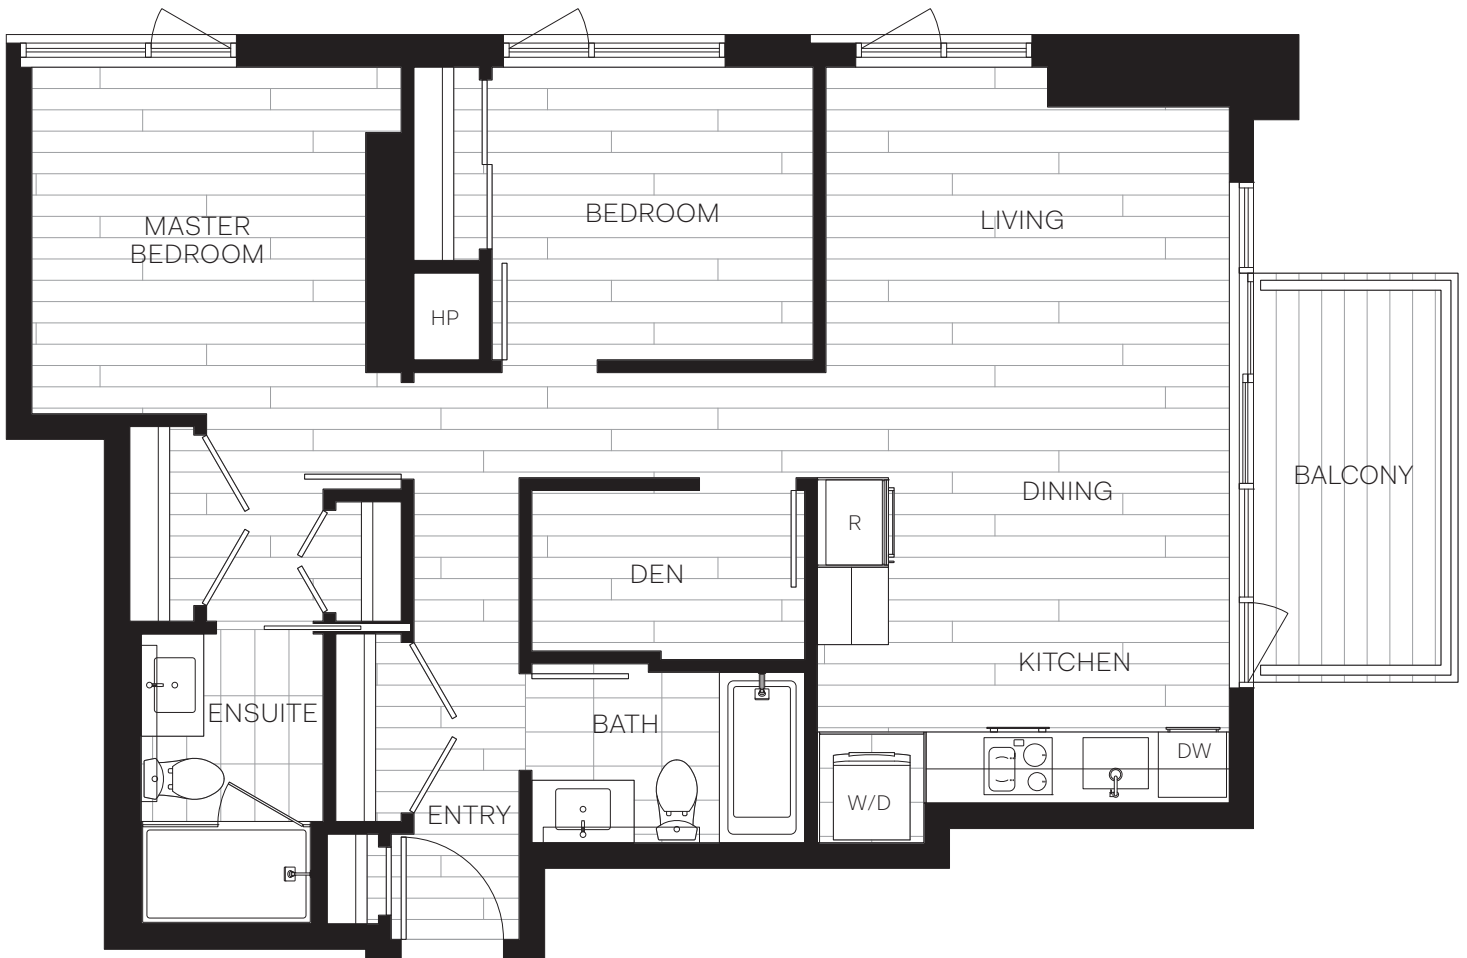

PLAN 2D

2 BEDROOM + DEN

INTERIOR 850 SF

EXTERIOR 72 SF

TOTAL 922 SF

N LEVELS 21 - 28