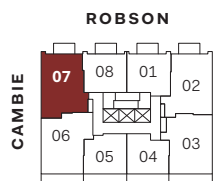

PLAN 2D

2 BEDROOM + DEN

INTERIOR 850 SF

EXTERIOR 72 SF

TOTAL 922 SF

N LEVELS 21 - 28