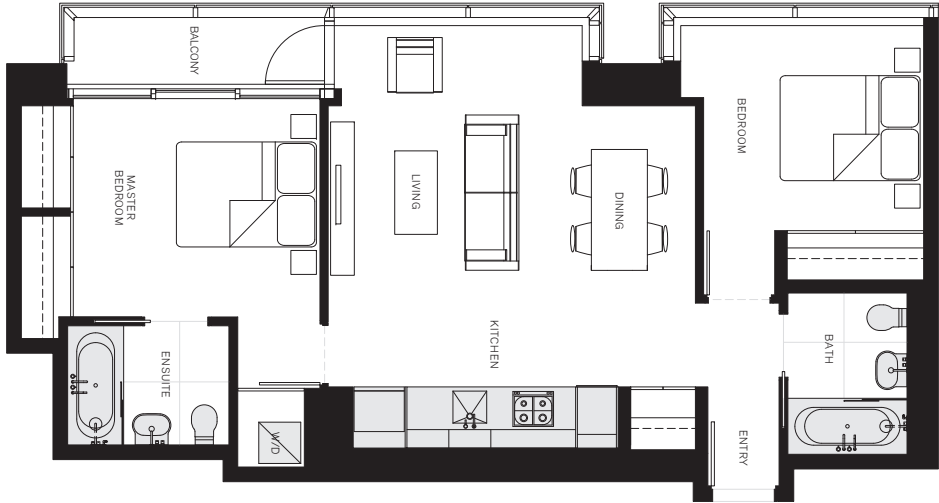

JAMESON HOUSE

BOSA
PROPERTIES
(J.H. MGR) INC.

2 BEDROOM + 2 BATH
915 SF LIVING
47 SF BALCONY

FLOORS
21-30 **M**

DIMENSIONS, SQUARE FOOTAGES, SIZES, DRAWINGS, SPECIFICATIONS, LAYOUTS AND MATERIALS ARE APPROXIMATE ONLY AND SUBJECT TO CHANGE WITHOUT NOTICE. E.&O.E.