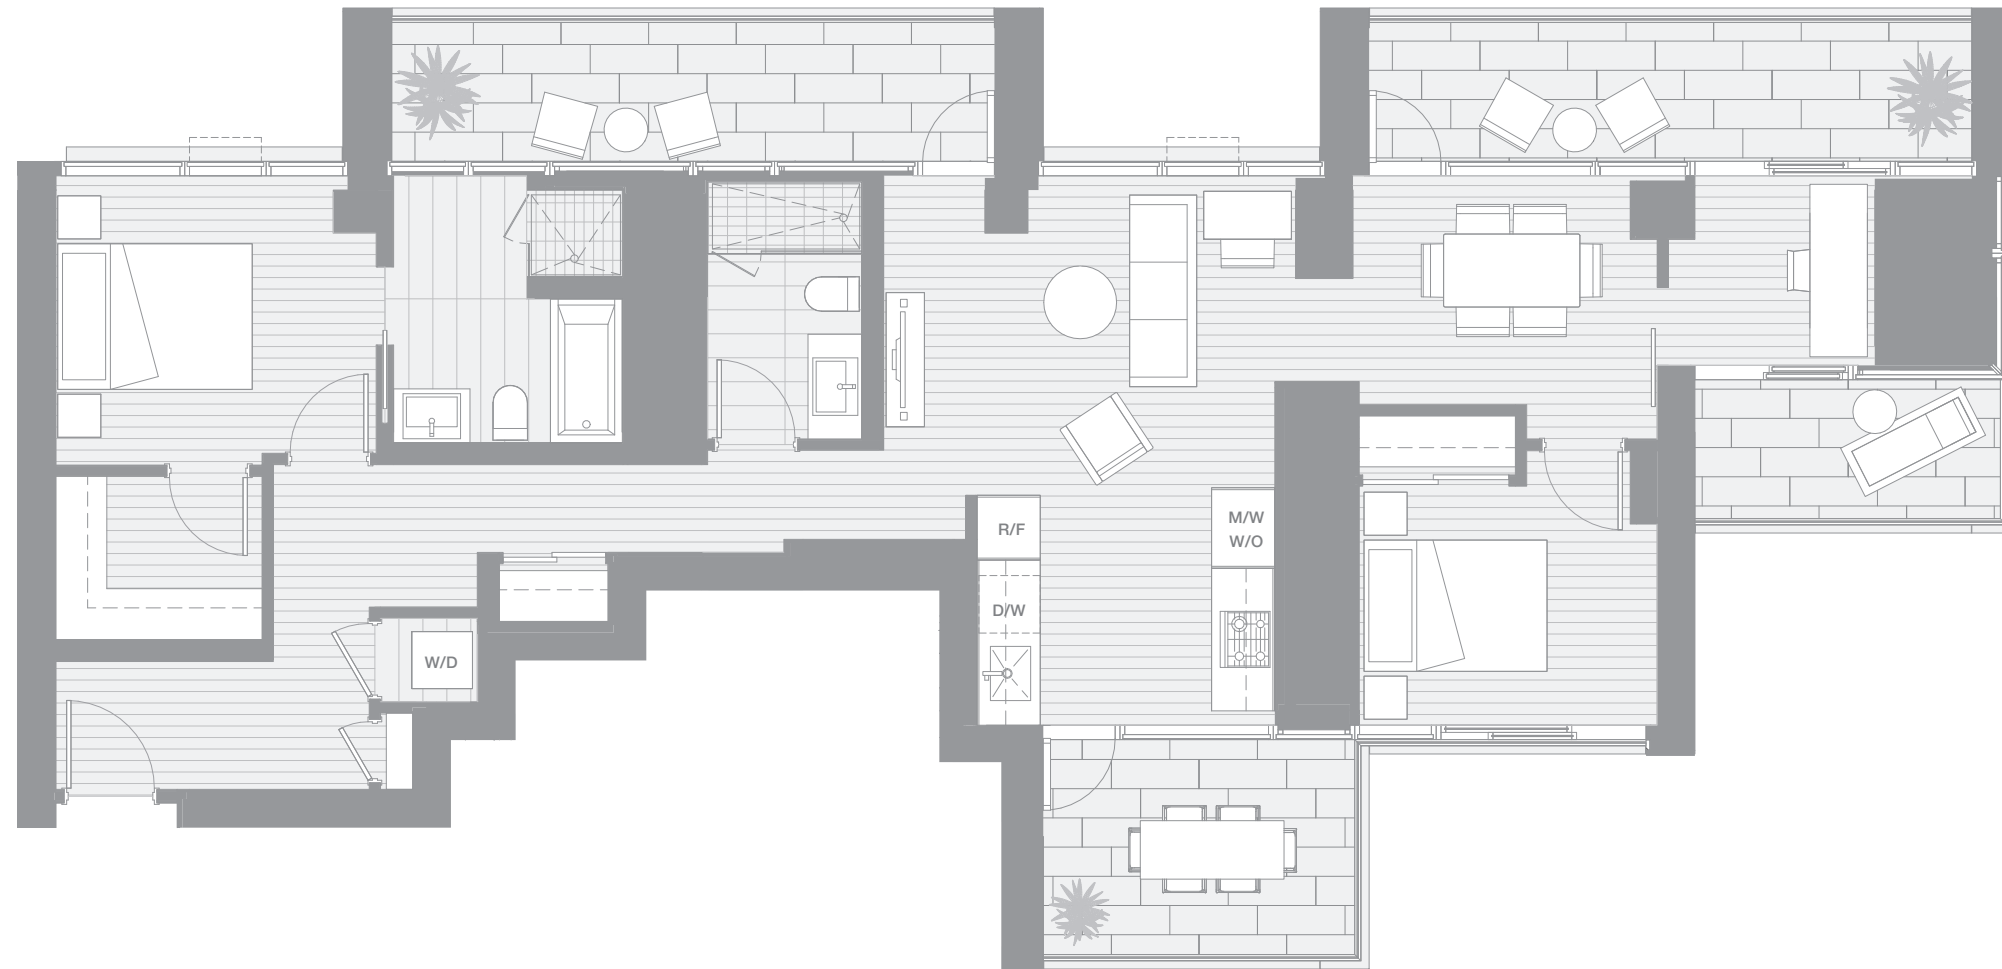

VANCOUVER HOUSE

ARCHITECT SERIES

907

TWO BEDROOM & ATELIER

TOTAL LIVING 1571 SQ FT

Indoor Living 1171 sq ft

Outdoor Living 400 sq ft

This truly unique corner home offers four balconies, comprising a quarter of the generous living space, and eastern and western exposures maximizing natural light throughout the home. The master suite is a tranquil escape, complete with a walk-in closet and well-appointed four-piece ensuite, opening to the water-facing terrace. A glassed-in atelier provides the perfect light-filled office space or reading nook.

westbank

BIG

ARCHITECT
SERIES

907

TWO BEDROOM & ATELIER

VANCOUVER
HOUSE