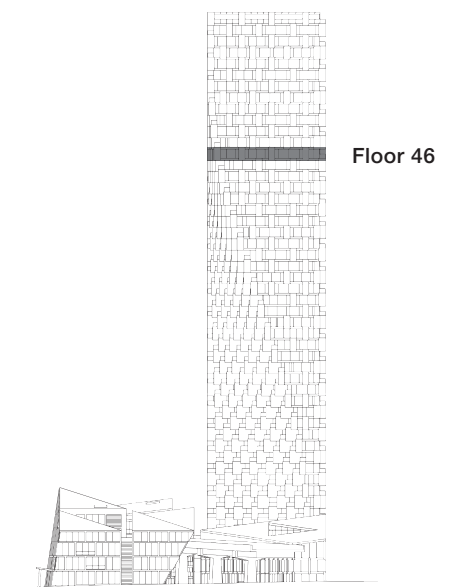

VANCOUVER HOUSE

ARCHITECT SERIES

4611

ONE BEDROOM & ATELIER

TOTAL LIVING 916 SQ FT

Indoor Living 799 sq ft

Outdoor Living 117 sq ft

This lovely home features views of False Creek and the city. Morning light fills the open living area and the bedroom, both offering access to the generous copper-clad balcony. A secluded atelier creates space for a home office or private retreat.

westbank

BIG

ARCHITECT
SERIES

4611

ONE BEDROOM & ATELIER

VANCOUVER
HOUSE