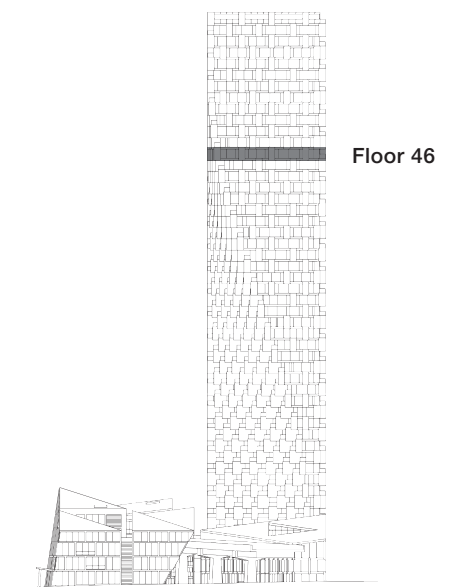

VANCOUVER HOUSE

ARCHITECT SERIES

4610

STUDIO

TOTAL LIVING 464 SQ FT

Indoor Living 410 sq ft

Outdoor Living 54 sq ft

This urban flat features views of False Creek and the city. Morning light fills a living and sleeping area that opens onto a generous copper-clad balcony. Space is amplified by a streamlined layout and a Murphy bed custom-designed by BIG.

westbank

BIG

ARCHITECT
SERIES

4610

STUDIO

VANCOUVER
HOUSE