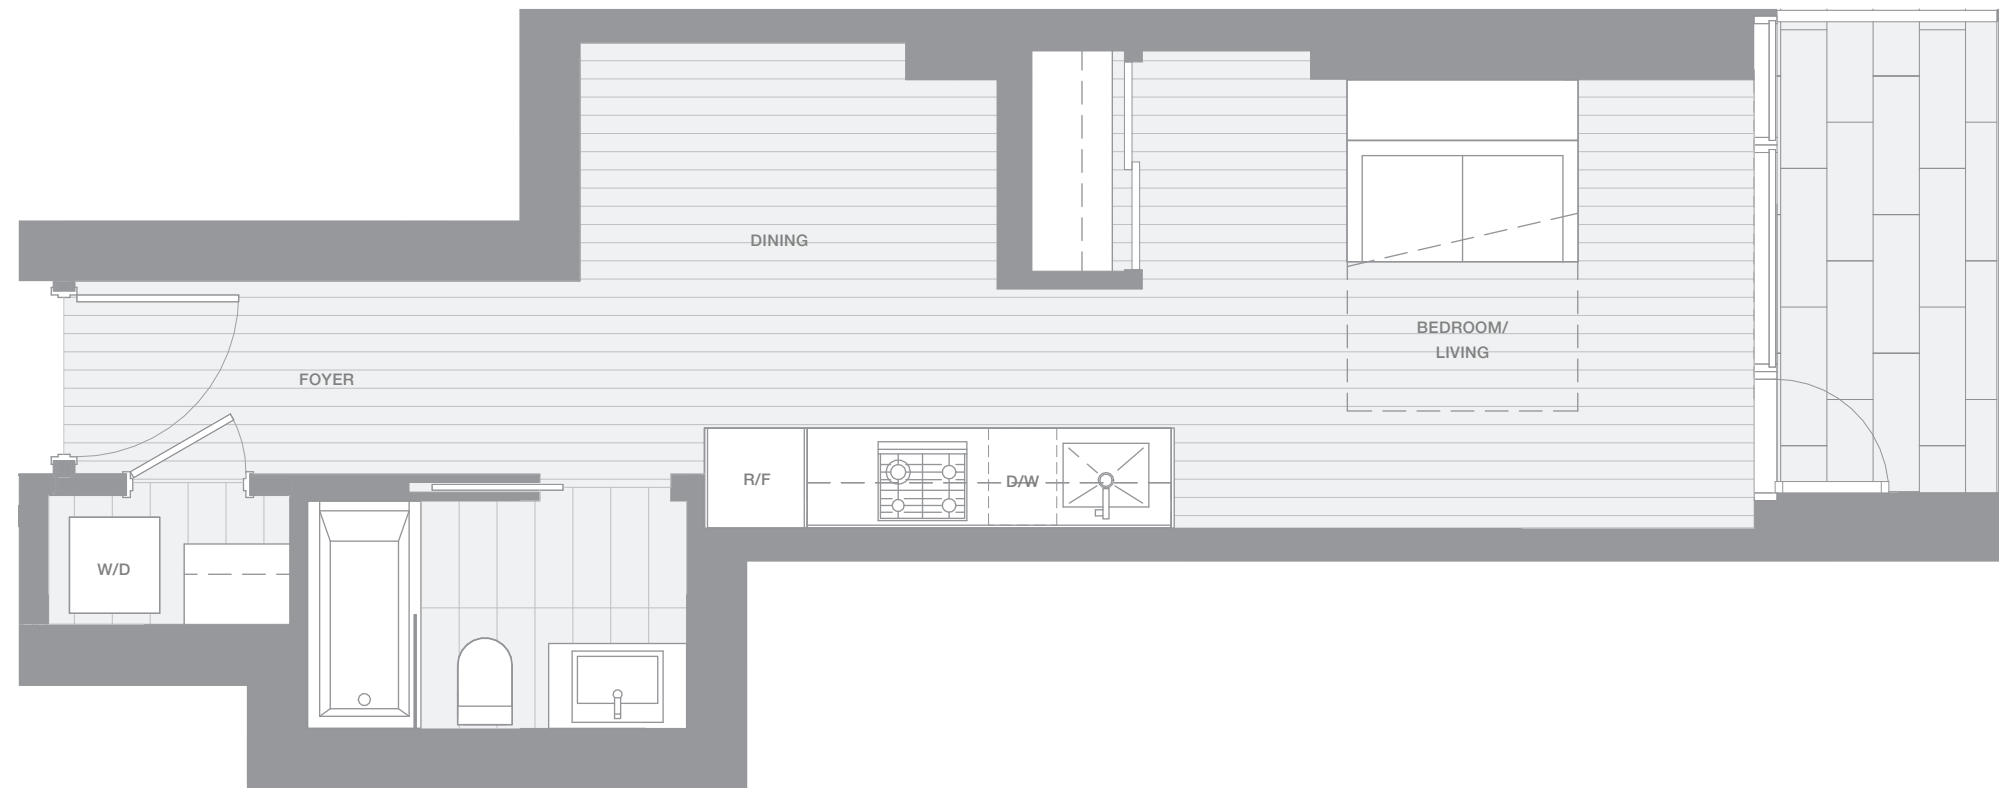

VANCOUVER HOUSE

ARCHITECT SERIES

4610

STUDIO

TOTAL LIVING 464 SQ FT

Indoor Living 410 sq ft

Outdoor Living 54 sq ft

This urban flat features views of False Creek and the city. Morning light fills a living and sleeping area that opens onto a generous copper-clad balcony. Space is amplified by a streamlined layout and a Murphy bed custom-designed by BIG.

westbank

BIG

ARCHITECT
SERIES

4610

STUDIO

VANCOUVER
HOUSE