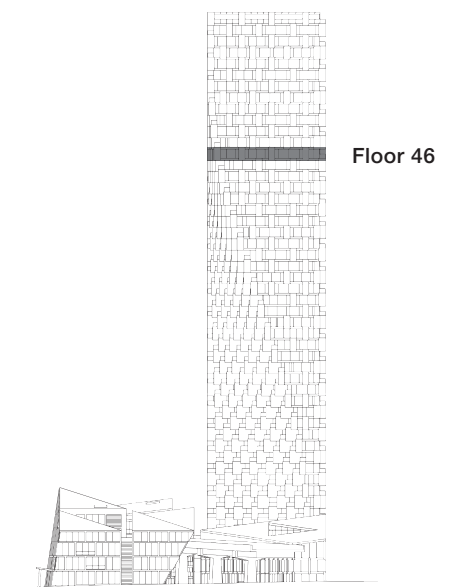

VANCOUVER HOUSE

ARCHITECT SERIES

4608

TWO BEDROOM

TOTAL LIVING 1368 SQ FT

Indoor Living 1192 sq ft

Outdoor Living 176 sq ft

This splendid home offers views of False Creek, the city, and beyond to Mount Baker. Two generous copper-clad balconies and floor-to-ceiling glazing bring morning light deep into the interiors. One terrace spans the length of the living and dining area, while another embraces the master and second bedrooms, each with a walk-in closet.

westbank

BIG

ARCHITECT
SERIES

4608

TWO BEDROOM

VANCOUVER
HOUSE