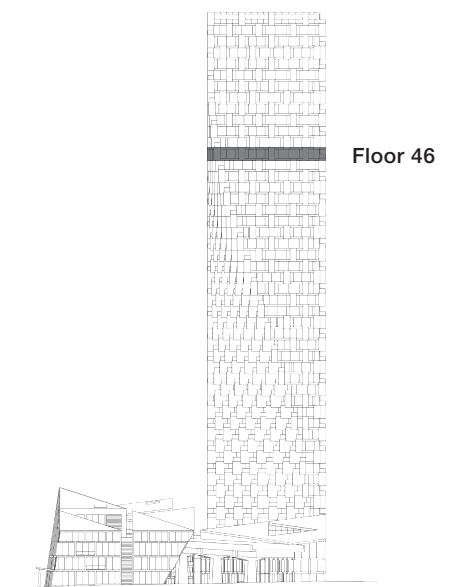

VANCOUVER HOUSE

ARCHITECT SERIES

4601

ONE BEDROOM

TOTAL LIVING 781 SQ FT

Indoor Living 664 sq ft

Outdoor Living 117 sq ft

This handsome abode offers panoramic views of the city, False Creek, and Mount Baker. A large copper-clad balcony augments the well-appointed interior space, embracing both the bedroom and the living area. Space is amplified by streamlined design, while hardwood flooring unifies the aesthetic of this delightful home in the sky.

westbank

BIG

ARCHITECT
SERIES

4601

ONE BEDROOM

VANCOUVER
HOUSE