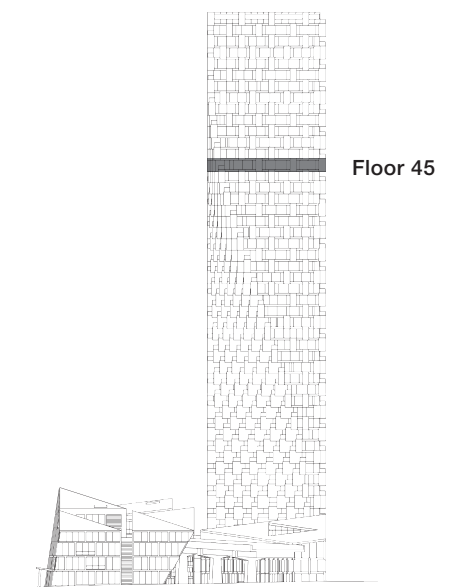

# 4510

**ONE BEDROOM FLEX**

**TOTAL LIVING 431 SQ FT**

Indoor Living 368 sq ft

Outdoor Living 63 sq ft

This home with terrace boasts a bird's eye view of False Creek and features a streamlined kitchen and dining area separated from a flex space for living or sleeping, and a Murphy bed custom designed by BIG.

westbank

**BIG**

ARCHITECT  
SERIES

4510

ONE BEDROOM FLEX

VANCOUVER  
HOUSE