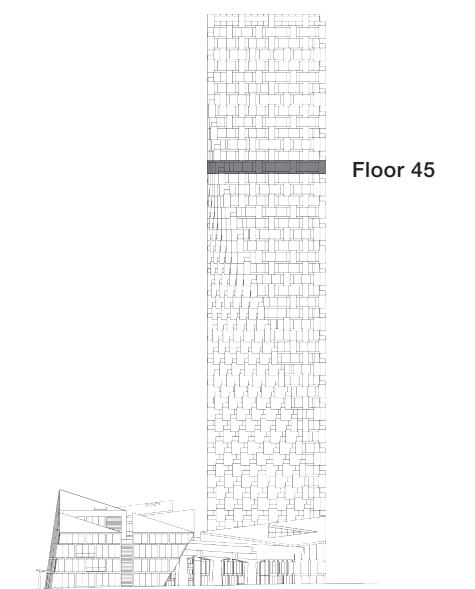

VANCOUVER HOUSE

ARCHITECT SERIES

4507

ONE BEDROOM FLEX

TOTAL LIVING 433 SQ FT

Indoor Living 433 sq ft

Outdoor Living 0 sq ft

This urban studio boasts a bird's eye view of downtown and an open concept, featuring a streamlined kitchen and a flex space for living or sleeping complete with a Murphy bed custom designed by BIG.