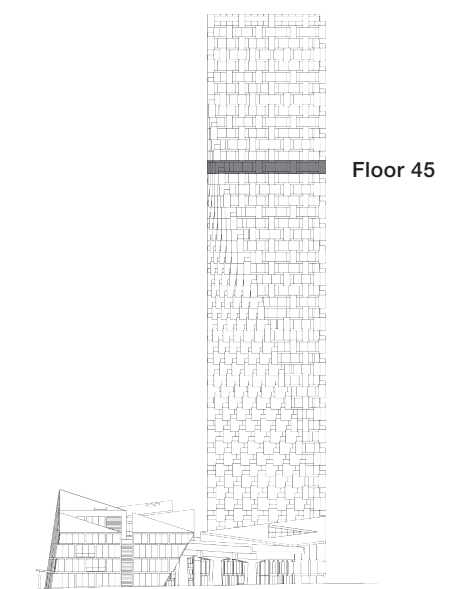

# 4501

**ONE BEDROOM & ATELIER**

**TOTAL LIVING 994 SQ FT**

Indoor Living 877 sq ft

Outdoor Living 117 sq ft

Floor-to-ceiling glazing and a terrace along its entire frontage adorn this generously sized one bedroom home with stunning views of False Creek. The entertainment friendly interior boasts an open concept living and dining area and kitchen with island. Sequestered for privacy, an adjacent atelier provides the perfect location for a home theatre, den, or guest bedroom.

westbank

BIG

ARCHITECT  
SERIES

4501

ONE BEDROOM & ATELIER

VANCOUVER  
HOUSE