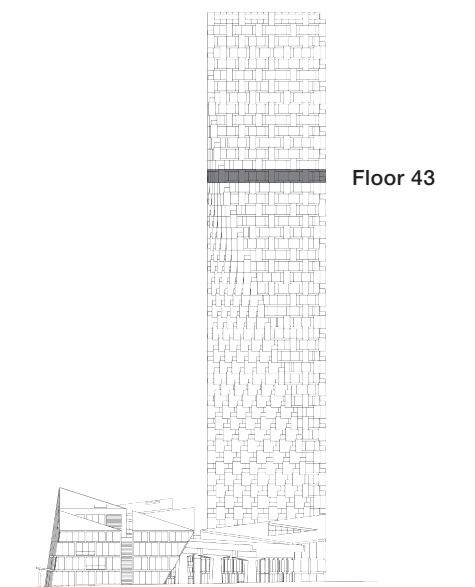

VANCOUVER HOUSE

ARCHITECT SERIES

4311

ONE BEDROOM & ATELIER

TOTAL LIVING 871 SQ FT

Indoor Living 752 sq ft

Outdoor Living 119 sq ft

This handsome home features views of False Creek, the city, and beyond to Mount Baker. A generous copper-clad terrace embraces both the master bedroom and the living area. A generous atelier makes a perfect home office or private retreat.

westbank

BIG

ARCHITECT
SERIES

4311

ONE BEDROOM & ATELIER

VANCOUVER
HOUSE