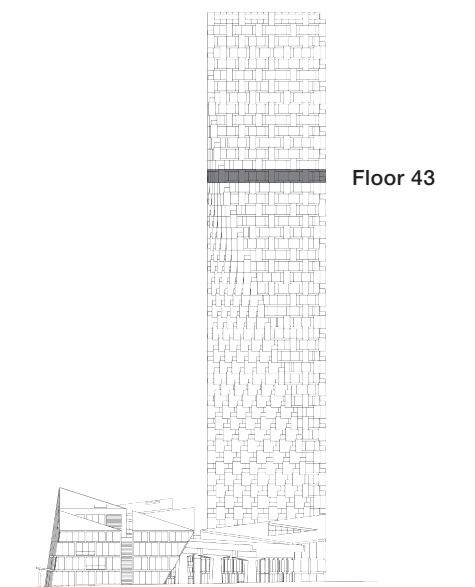

# 4308

**TWO BEDROOM & FAMILY ROOM**

**TOTAL LIVING 1238 SQ FT**

Indoor Living 1062 sq ft

Outdoor Living 176 sq ft

This splendid home offers views of False Creek and the city, and looks beyond to Mount Baker. Two generous copper-clad balconies bring the morning light deep into the interiors. One spans the length of the living area, while another embraces the master and second bedroom wing. A family room is the ideal place for intimate gatherings.

westbank

BIG

ARCHITECT  
SERIES

4308

TWO BEDROOM & FAMILY ROOM

VANCOUVER  
HOUSE