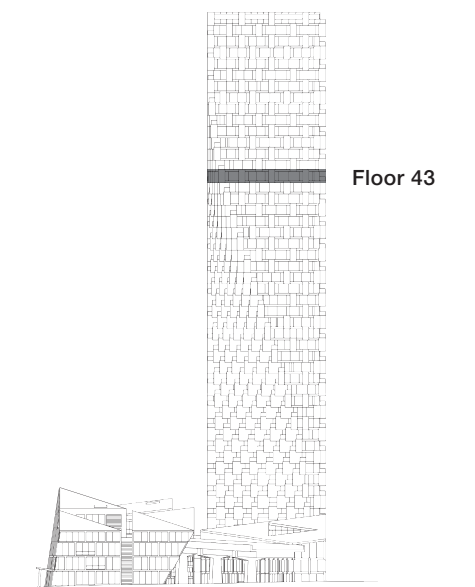

VANCOUVER HOUSE

ARCHITECT SERIES 4307

STUDIO

TOTAL LIVING 435 SQ FT

Indoor Living 435 sq ft

Outdoor Living 0 sq ft

This urban home features a long gallery foyer, perfect for displaying art. Space is amplified by a streamlined layout and a Murphy bed custom-designed by BIG.

westbank

BIG

ARCHITECT
SERIES

4307

STUDIO

VANCOUVER
HOUSE