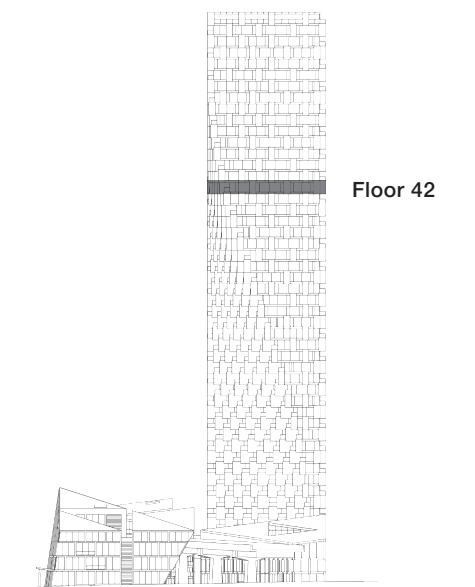

# 4210

**ONE BEDROOM**

**TOTAL LIVING 700 SQ FT**

Indoor Living 582 sq ft

Outdoor Living 118 sq ft

This lovely home offers panoramic views of the city, False Creek, and Mount Baker. A large copper-clad balcony augments the generous interior space, embracing both the bedroom and the living area. Hardwood flooring throughout grounds the aesthetic of this delightful home, while space is amplified by the streamlined design.

westbank

**BIG**

ARCHITECT  
SERIES

4210

ONE BEDROOM

VANCOUVER  
HOUSE