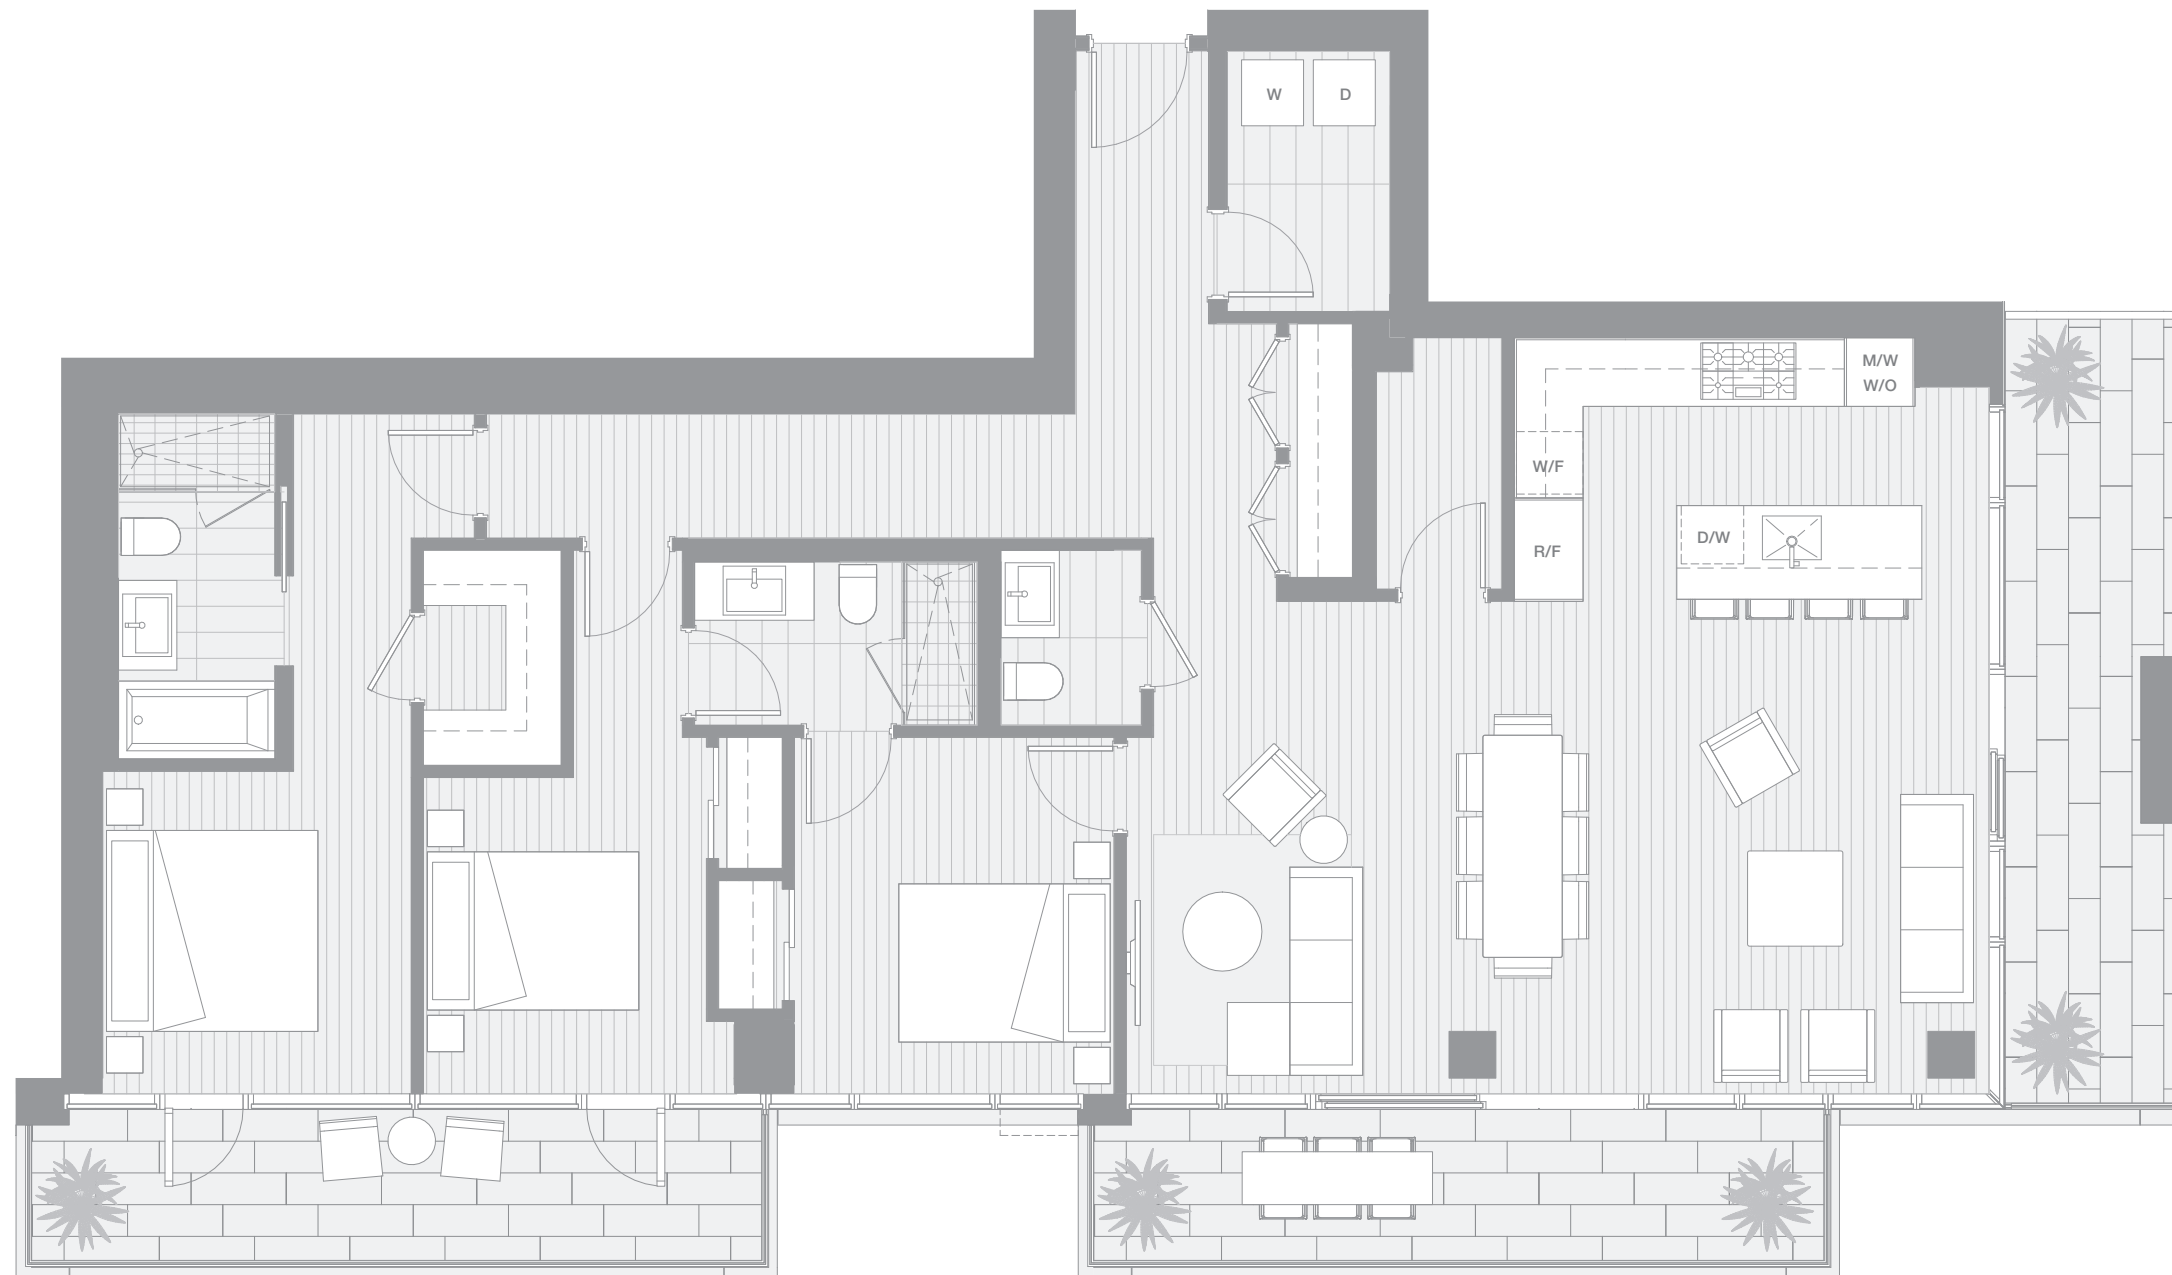

VANCOUVER HOUSE

ARCHITECT SERIES

4203

THREE BEDROOM & FAMILY ROOM

TOTAL LIVING 1987 SQ FT

Indoor Living 1584 sq ft

Outdoor Living 403 sq ft

This palatial corner home embodies all the comforts of fabulous house in the sky. The master and second bedroom enjoy a private west-facing terrace. Two terraces with western and southern exposures embrace the grand salon, offering panoramic views of Point Grey, English Bay, and Granville Island. A family room adjoining the dining area is ideal for intimate gatherings.

westbank

BIG

ARCHITECT
SERIES

4203

THREE BEDROOM & FAMILY ROOM

VANCOUVER
HOUSE