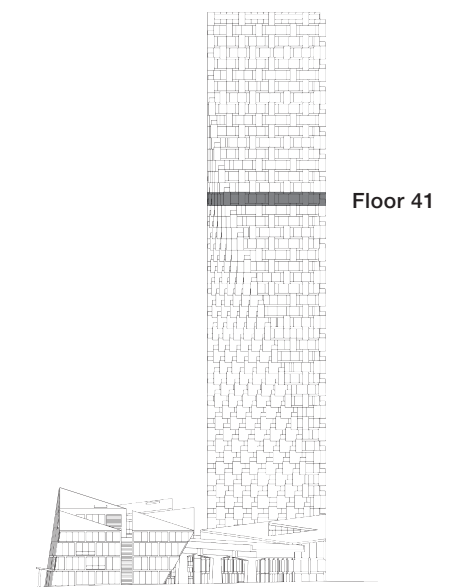

# 4109

**ONE BEDROOM**

**TOTAL LIVING 716 SQ FT**

Indoor Living 599 sq ft

Outdoor Living 117 sq ft

This lovely home offers panoramic views of the city, False Creek, and Mount Baker. A large copper-clad balcony extends the well-appointed interior space, embracing both the bedroom and the living area. Space is amplified by streamlined design, while hardwood flooring throughout grounds the aesthetic.

westbank

**BIG**

ARCHITECT  
SERIES

4109

ONE BEDROOM

VANCOUVER  
HOUSE