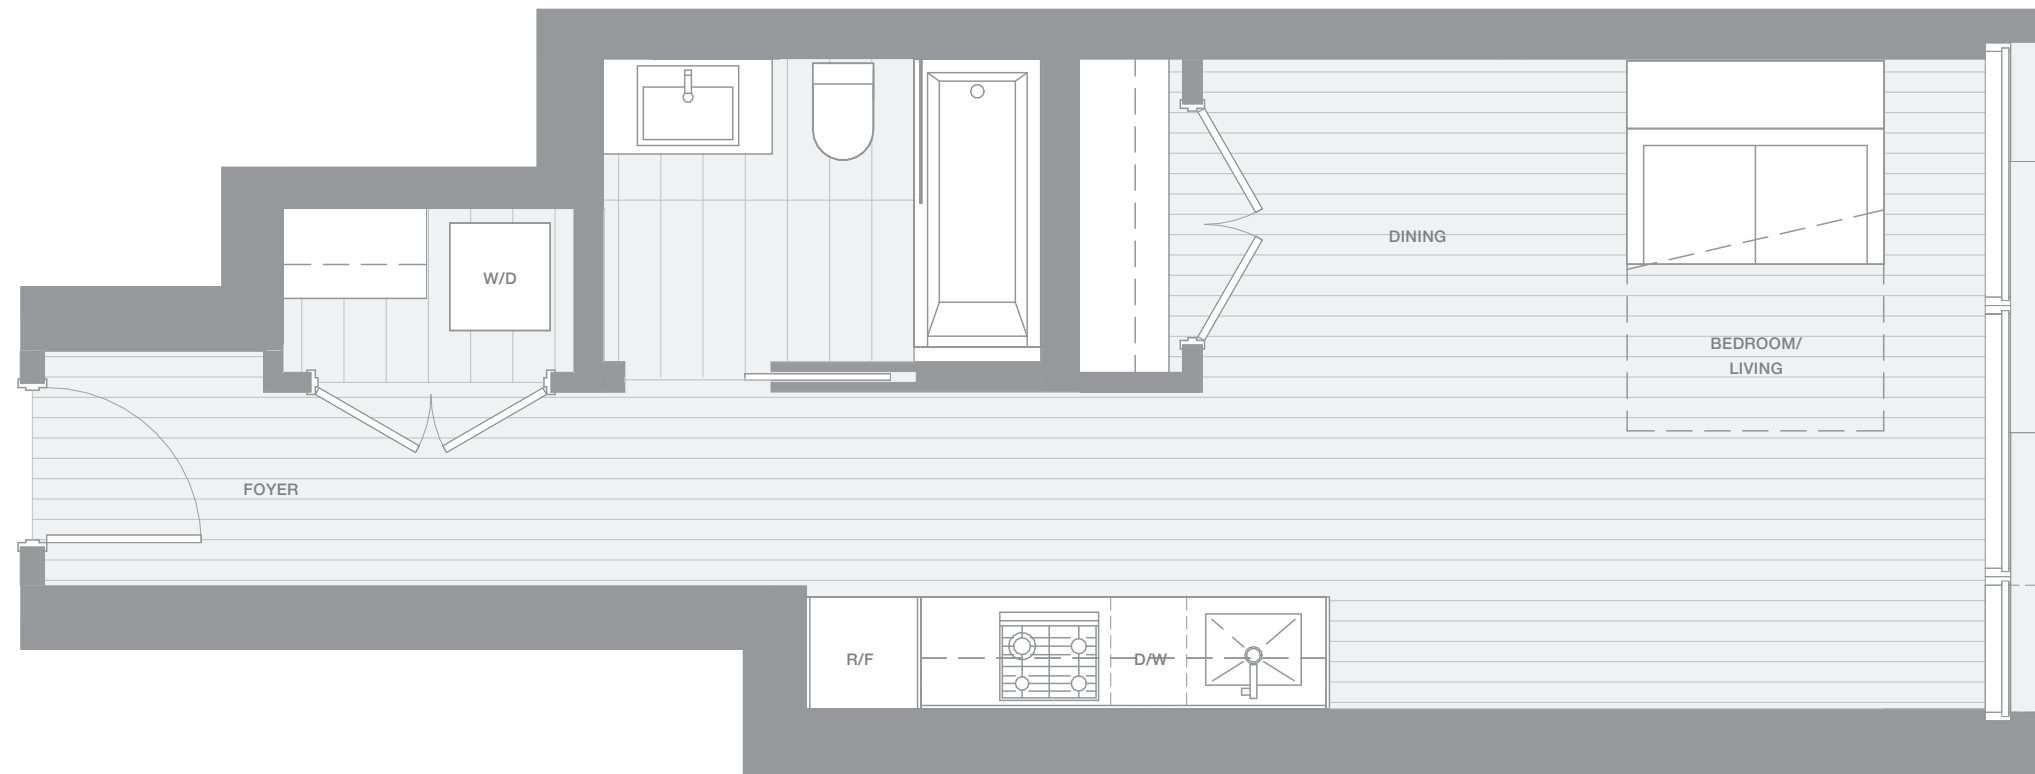

VANCOUVER HOUSE

ARCHITECT SERIES

4107

STUDIO

TOTAL LIVING 437 SQ FT

Indoor Living 437 sq ft

Outdoor Living 0 sq ft

This urban abode offers a long gallery foyer ideal for displaying contemporary art. A linear kitchen leads into a dining area and an open-concept space for living and sleeping. The design is accentuated by a streamlined layout and a custom Murphy bed by BIG.

westbank

BIG

ARCHITECT
SERIES

4107

STUDIO

VANCOUVER
HOUSE