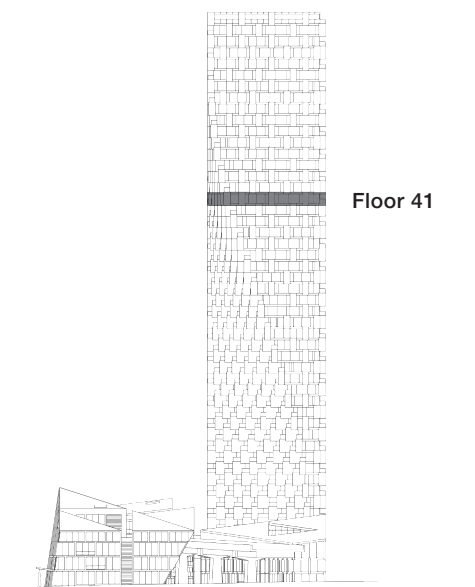

VANCOUVER HOUSE

ARCHITECT SERIES

4107

STUDIO

TOTAL LIVING 437 SQ FT

Indoor Living 437 sq ft

Outdoor Living 0 sq ft

This urban abode offers a long gallery foyer ideal for displaying contemporary art. A linear kitchen leads into a dining area and an open-concept space for living and sleeping. The design is accentuated by a streamlined layout and a custom Murphy bed by BIG.

westbank

BIG

ARCHITECT
SERIES

4107

STUDIO

VANCOUVER
HOUSE