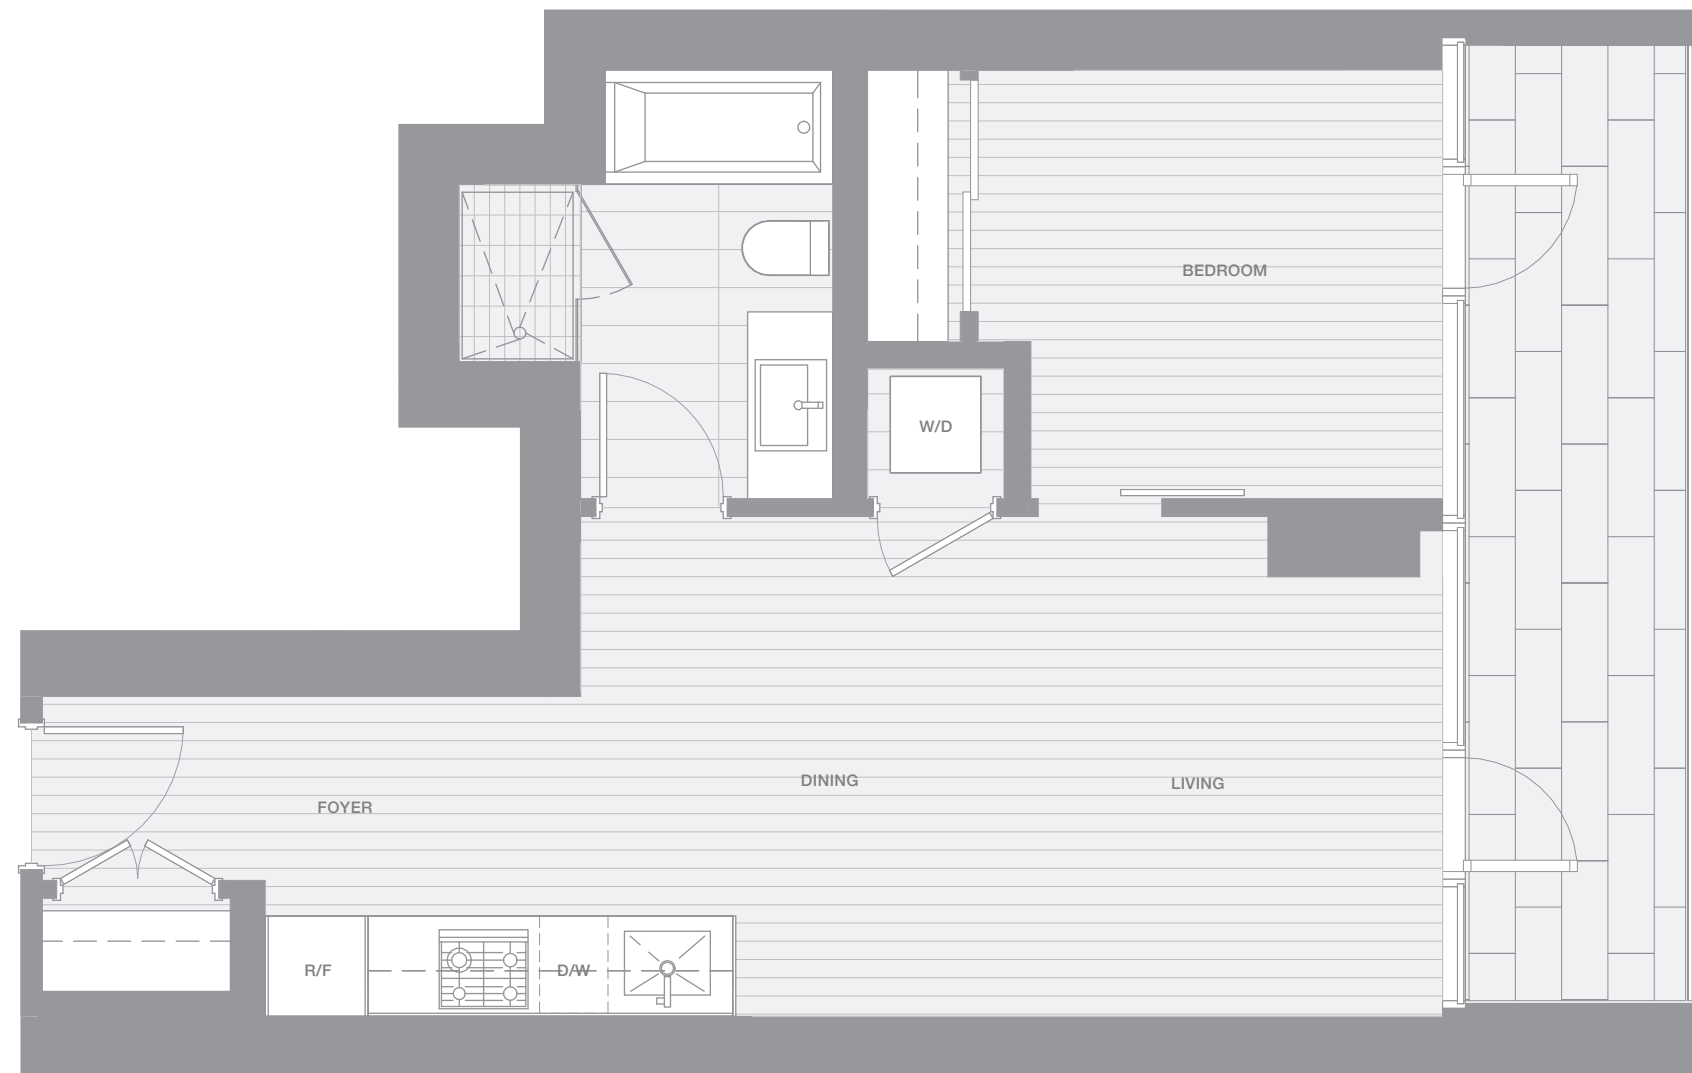

VANCOUVER HOUSE

ARCHITECT SERIES

4009

ONE BEDROOM

TOTAL LIVING 643 SQ FT

Indoor Living 526 sq ft

Outdoor Living 117 sq ft

This lovely home showcases panoramic views of the city, False Creek, and Mount Baker. A large copper-clad balcony augments the generous interior space, embracing both the bedroom and the living area. Space is amplified by the streamlined design, while hardwood flooring throughout unifies this delightful house in the sky.

westbank

BIG

ARCHITECT
SERIES

4009

ONE BEDROOM

VANCOUVER
HOUSE