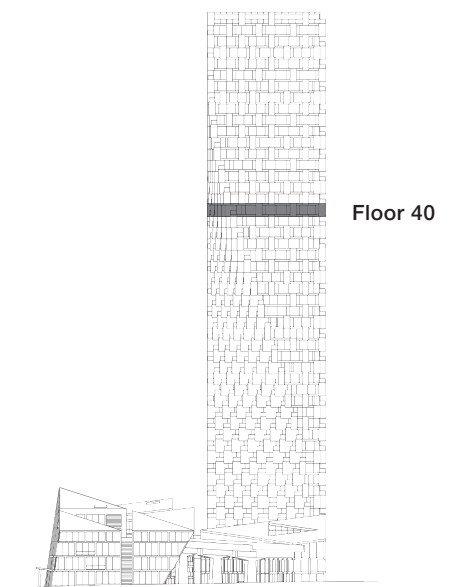

VANCOUVER HOUSE

ARCHITECT SERIES

4007

ONE BEDROOM FLEX

TOTAL LIVING 437 SQ FT

Indoor Living 437 sq ft

Outdoor Living 0 sq ft

This urban studio offers a gallery foyer ideal for displaying contemporary art. A linear kitchen leads into the dining area and the living and bedroom space. The streamlined layout and Murphy bed custom-designed by BIG expand this efficient floorplan.

westbank

BIG

ARCHITECT
SERIES

4007

ONE BEDROOM FLEX

VANCOUVER
HOUSE