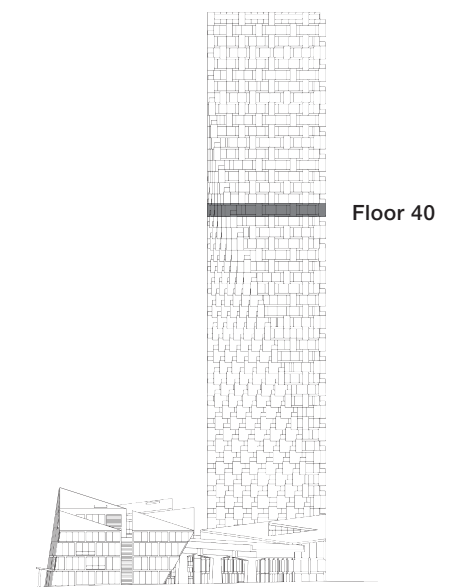

VANCOUVER HOUSE

ARCHITECT SERIES

4001

ONE BEDROOM & ATELIER

Total Living 921 sf
 Indoor Living 812 sf
 Outdoor Living 109 sf

This lovely home offers panoramic views of the city, False Creek, and Mount Baker. A large copper-clad balcony augments the generous interior space, embracing the bedroom and the open living and dining area. An atelier space is the perfect setting for a home office.

westbank

BIG

ARCHITECT
SERIES

4001

ONE BEDROOM + ATELIER

VANCOUVER
HOUSE