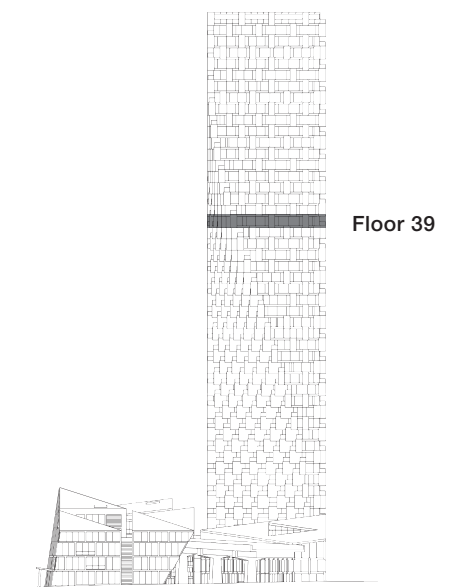

VANCOUVER HOUSE

ARCHITECT SERIES

3910

ONE BEDROOM FLEX

TOTAL LIVING 503 SQ FT

Indoor Living 448 sq ft

Outdoor Living 55 sq ft

This charming home features views of False Creek and the city. Morning light fills the bedroom and living area through floor-to-ceiling glazing that opens to a generous copper-clad balcony. The streamlined layout and a Murphy bed custom designed by BIG amplify the space.

westbank

BIG

ARCHITECT
SERIES

3910

ONE BEDROOM FLEX

VANCOUVER
HOUSE