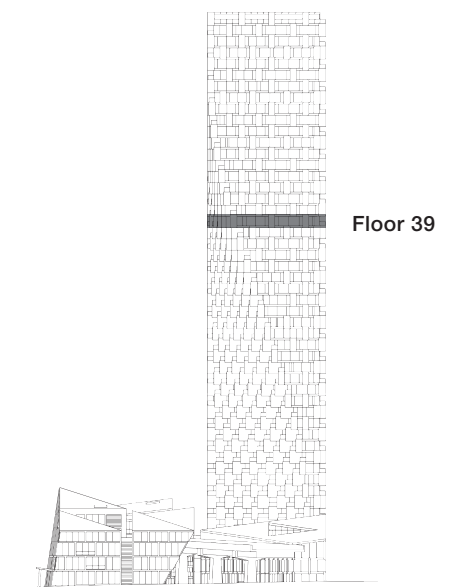

VANCOUVER HOUSE

ARCHITECT SERIES

3909

ONE BEDROOM FLEX

TOTAL LIVING 451 SQ FT

Indoor Living 397 sq ft

Outdoor Living 54 sq ft

This charming home features views of False Creek and the city from a generous copper-clad terrace. Morning light fills the bedroom and living area through floor-to-ceiling glazing. Space is amplified by a streamlined layout and a Murphy bed custom designed by BIG.

westbank

BIG

ARCHITECT
SERIES

3909

ONE BEDROOM FLEX

VANCOUVER
HOUSE