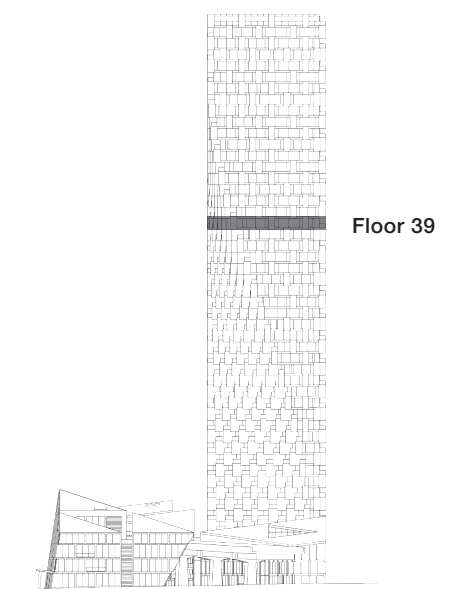

# 3908

**ONE BEDROOM FLEX**

**TOTAL LIVING 452 SQ FT**

Indoor Living 389 sq ft

Outdoor Living 63 sq ft

This charming pied-à-terre features views of False Creek and the city. Morning light fills the bedroom and living area that opens onto a generous copper-clad balcony. Space is amplified by a streamlined layout and a Murphy bed custom designed by BIG.

westbank

**BIG**

ARCHITECT  
SERIES

3908

ONE BEDROOM FLEX

VANCOUVER  
HOUSE