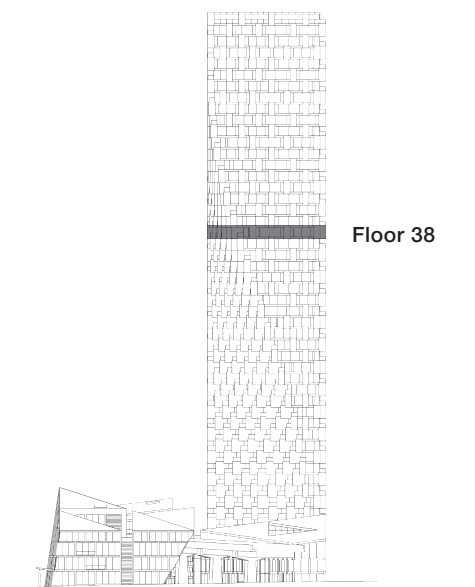

VANCOUVER HOUSE

ARCHITECT SERIES 3809

ONE BEDROOM

TOTAL LIVING 710 SQ FT

Indoor Living 593 sq ft

Outdoor Living 117 sq ft

This lovely home features views of False Creek, the city, and Mount Baker. From the spacious copper-clad balcony, morning light fills the bedroom and open living and dining area. Space is amplified by a streamlined layout, and hardwood floors throughout ground this delightful home in the sky.

westbank

BIG

ARCHITECT
SERIES

3809

ONE BEDROOM

VANCOUVER
HOUSE