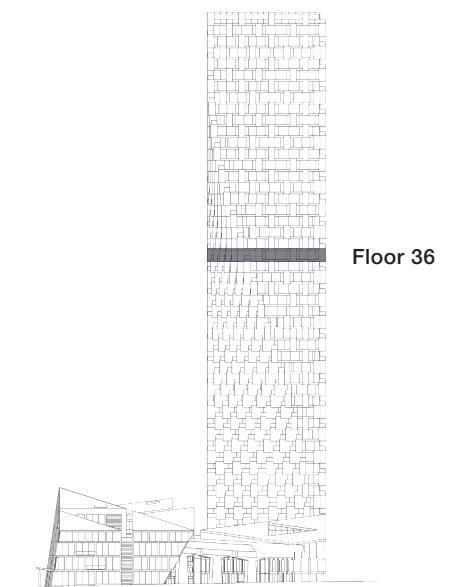

VANCOUVER HOUSE

ARCHITECT SERIES 3606

THREE BEDROOM

TOTAL LIVING 1254 SQ FT

Indoor Living 1128 sq ft

Outdoor Living 126 sq ft

This well-appointed corner suite boasts a long gallery foyer ideal for displaying art. The dining area shares a generous copper-clad terrace with the master bedroom, opening onto views of English Bay and Point Grey. Entertain your friends while basking in the glow of a Pacific sunset.

westbank

BIG

ARCHITECT
SERIES

3606

THREE BEDROOM

VANCOUVER
HOUSE