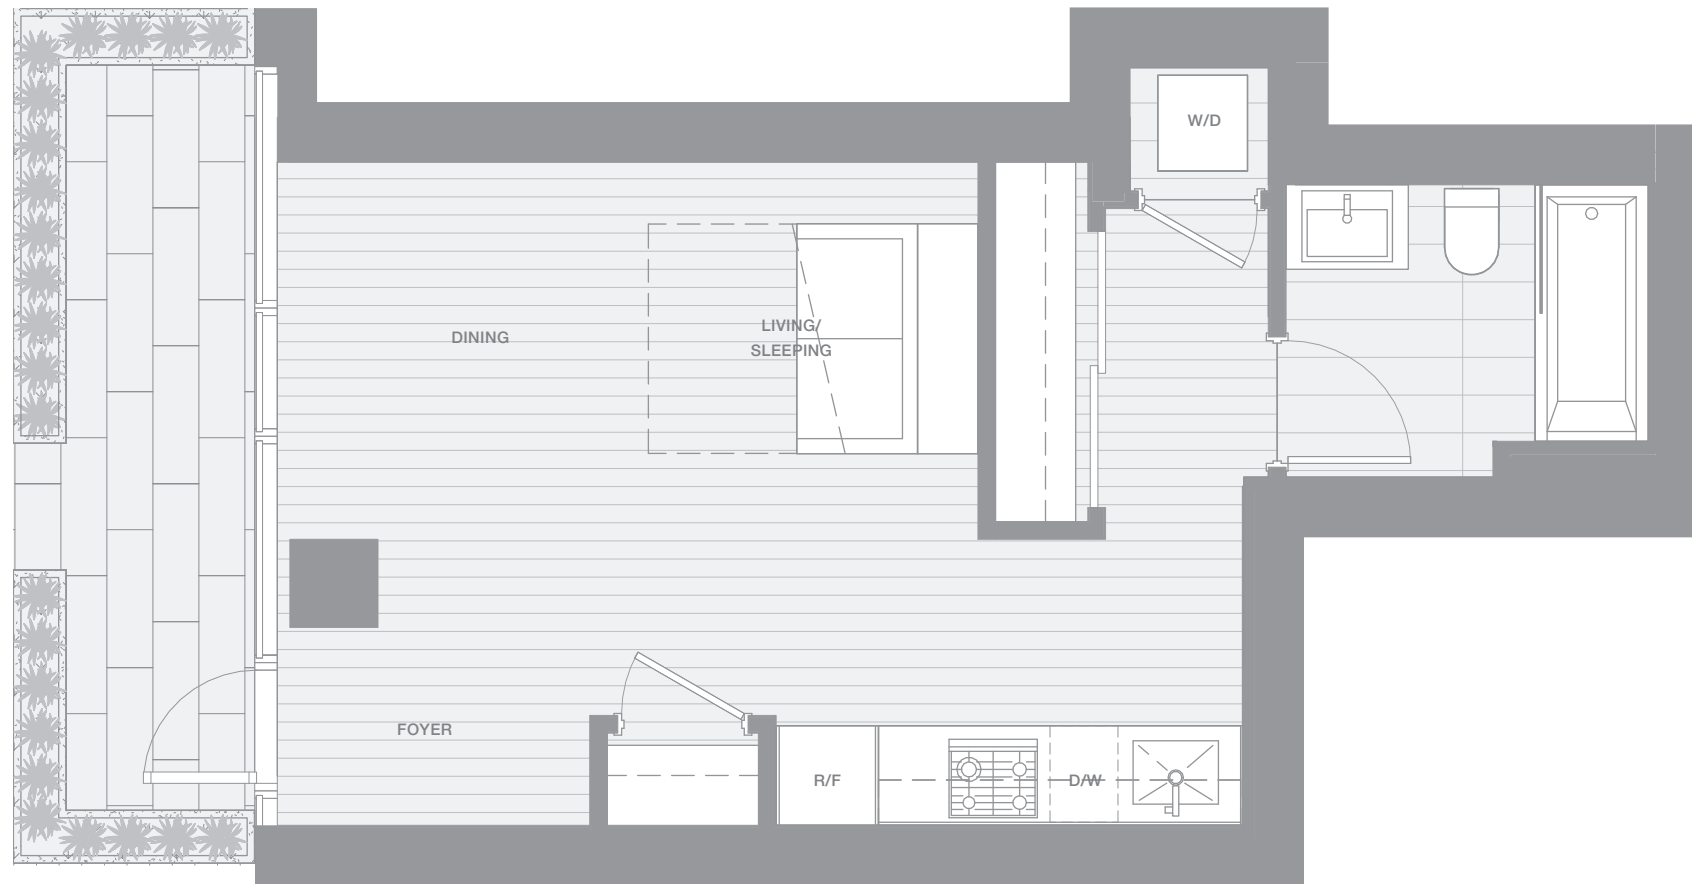

# VANCOUVER HOUSE

# ARCHITECT SERIES

## STUDIO

**TOTAL LIVING 549 SF**

Indoor Living 451 sf

Outdoor Living 98 sf

This charming pied-à-terre efficiently creates a well-appointed space with a linear kitchen and open living and sleeping area. The terrace entrance provides seclusion from the streetscape.