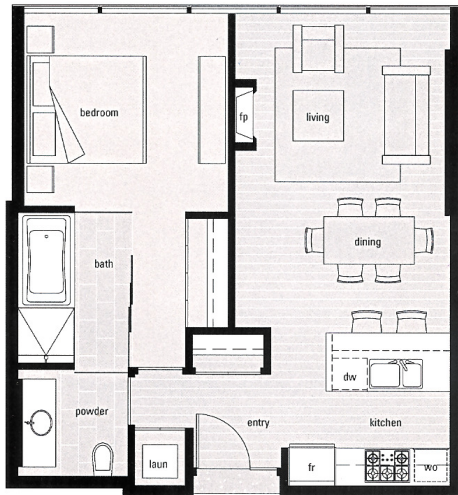

Unit 03

Living Today Homes

Floors 16-34
1 bedroom
677 sf