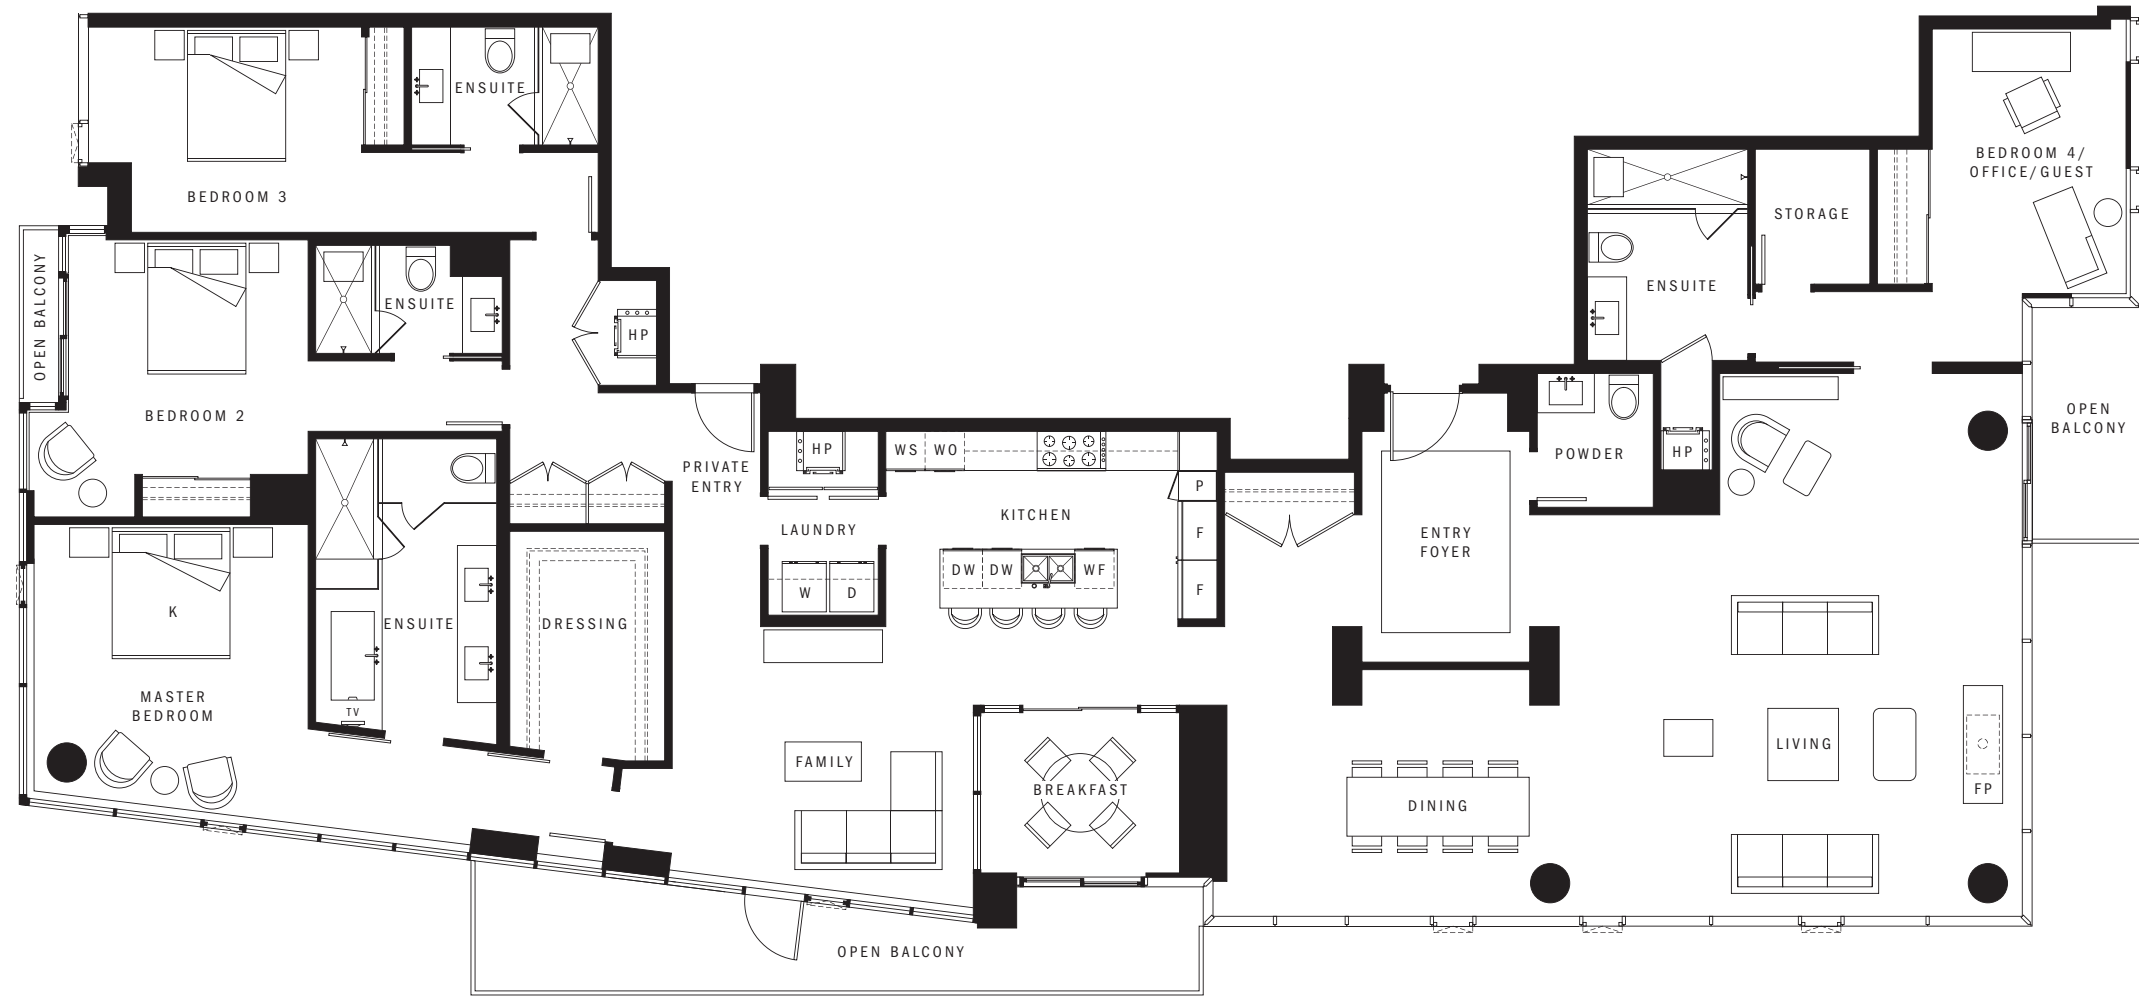

FLOORPLAN L

L 4502 - 4 BEDROOMS + DEN
3,499 SQ FT

RESIDENCES

- 4502 - 3,499 SQ FT (AS SHOWN)
- 4602 - 3,494 SQ FT
- 4702 - 3,489 SQ FT