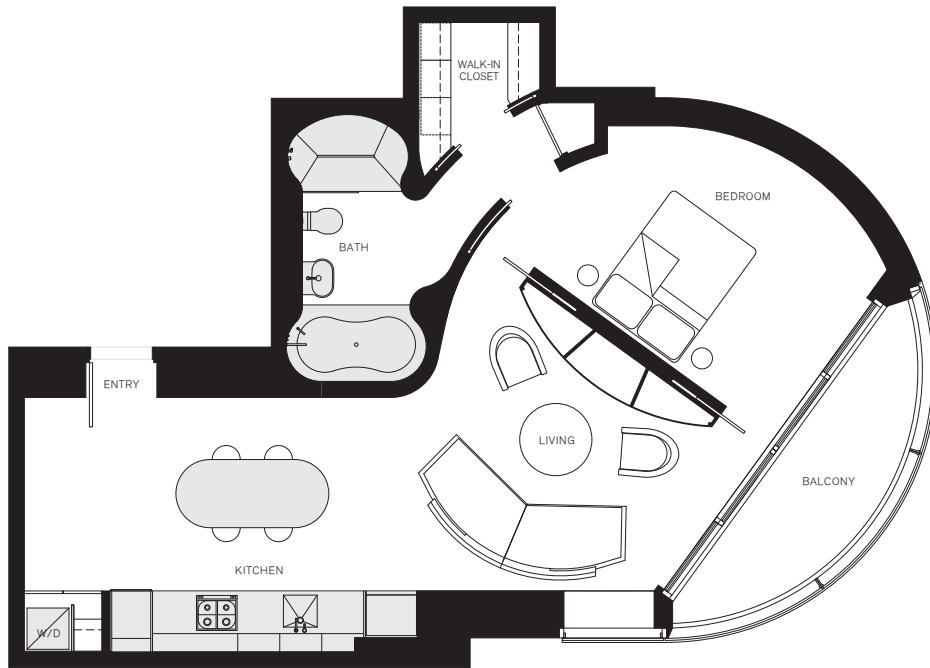

JAMESON HOUSE

BOSA
PROPERTIES
(J.H. MGR) INC.

1 BEDROOM + 1 BATH
898 SF LIVING
90 SF BALCONY

FLOORS
14-20
E
ORGANIC

HASTINGS STREET
LEVEL 14

LEVELS 15 AND 16

LEVELS 17 TO 20