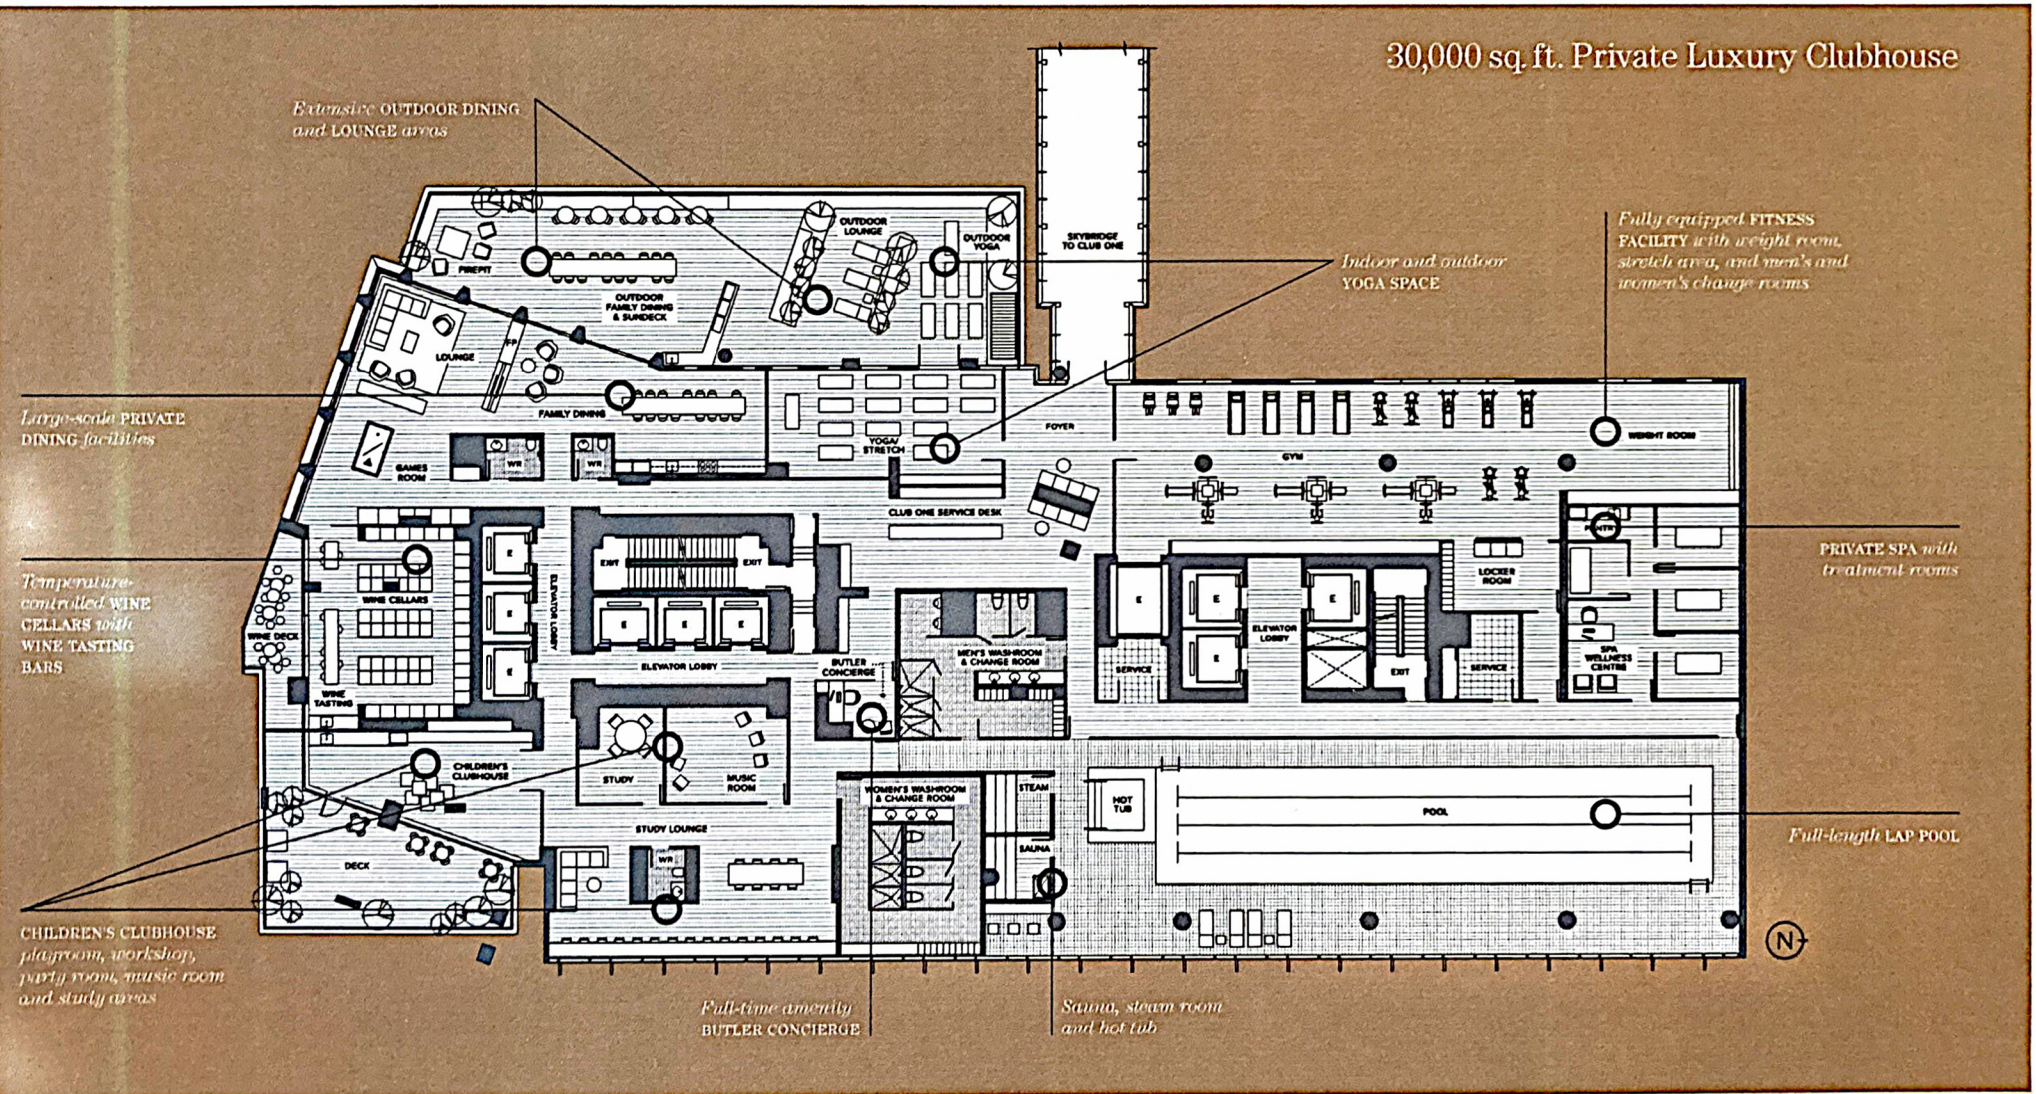

CLUB
ONE
burrardPLACE

UNMATCHED AMENITIES

30,000 sq. ft. Private Luxury Clubhouse

Illustrations reflect the artist's interpretation and may not be accurate. The developer reserves the right to make modifications to the information contained herein. Features, layouts, facilities, amenities, services, and programs are proposed only and are subject to change or cancellation. This is not an offering for sale or an offering can only be made by disclosure statement. E.P.O.F.