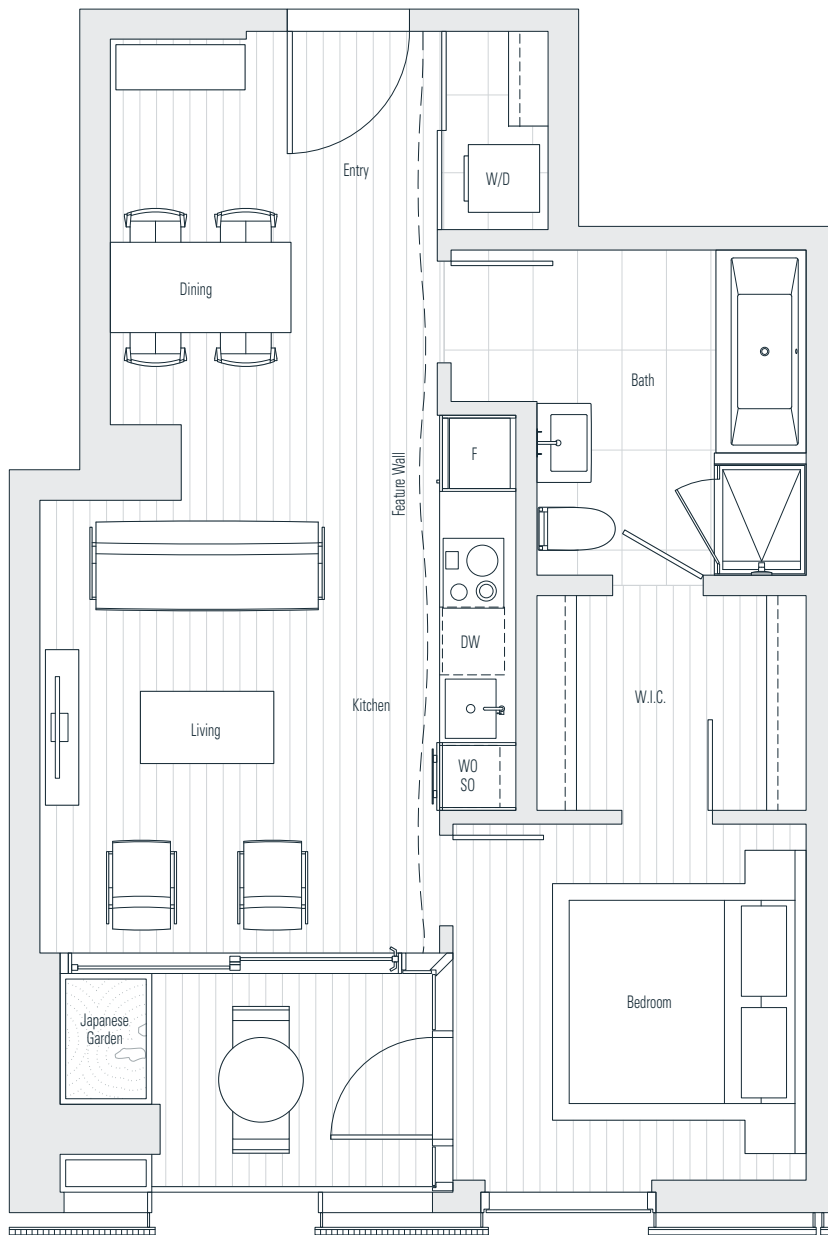

## 902

1 Bedroom  
742 sf

← N Floor 9

Dimensions, sizes, specifications, layouts and materials are approximate only and subject to change without notice. Interior square footage is combined with balcony square footage and included in total advertised square footage of the homes. Japanese garden sizes / configurations and façade panel locations are approximate and vary depending on the home. Not all homes have Japanese Gardens or soaking tubs. Please ask sales representative for details. E. & O. E.