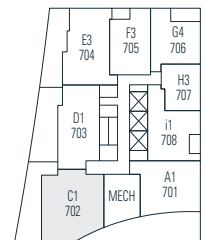

Alberni

by
Kengo
Kuma

隈
研
吾

702

2 Bedroom
1,580 sf

← N Floor 7