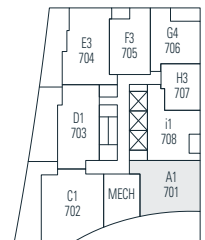

Alberni

by
Kengo
Kuma

隈
研
吾

701

1 Bedroom
932 sf

← N Floor 7