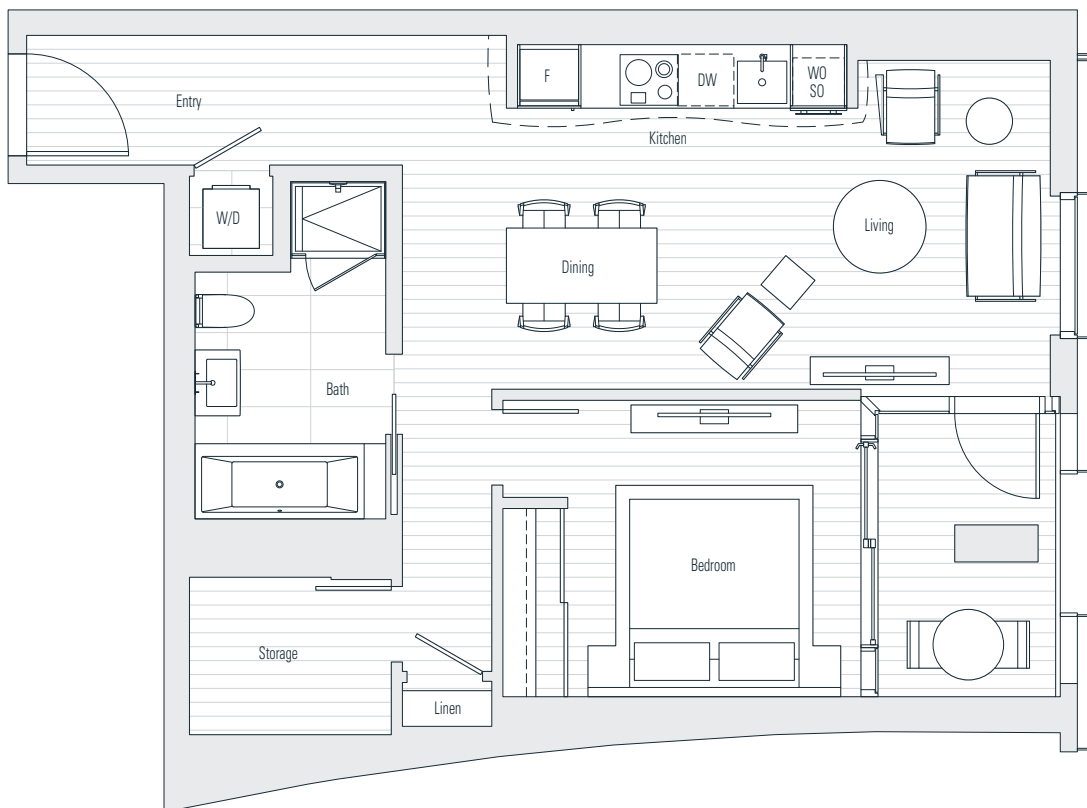

Alberni

by
Kengo
Kuma

隈
研
吾

701

1 Bedroom
932 sf

← N Floor 7