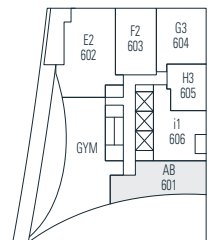

Alberni

by
Kengo
Kuma

隈
研
吾

601

1 Bedroom
874 sf

← N Floor 6