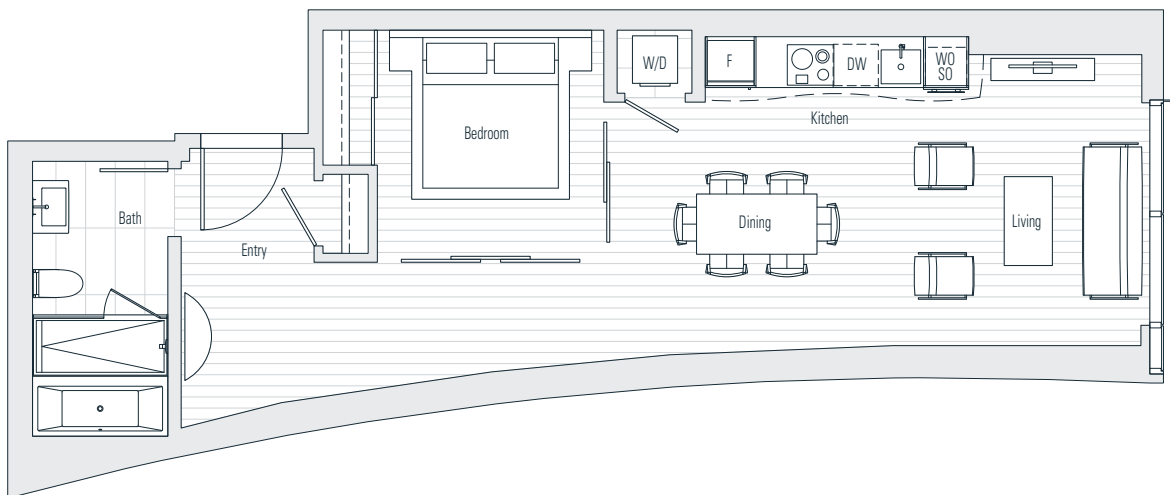

Alberni

by
Kengo
Kuma

隈
研
吾

601

1 Bedroom
874 sf

← N Floor 6