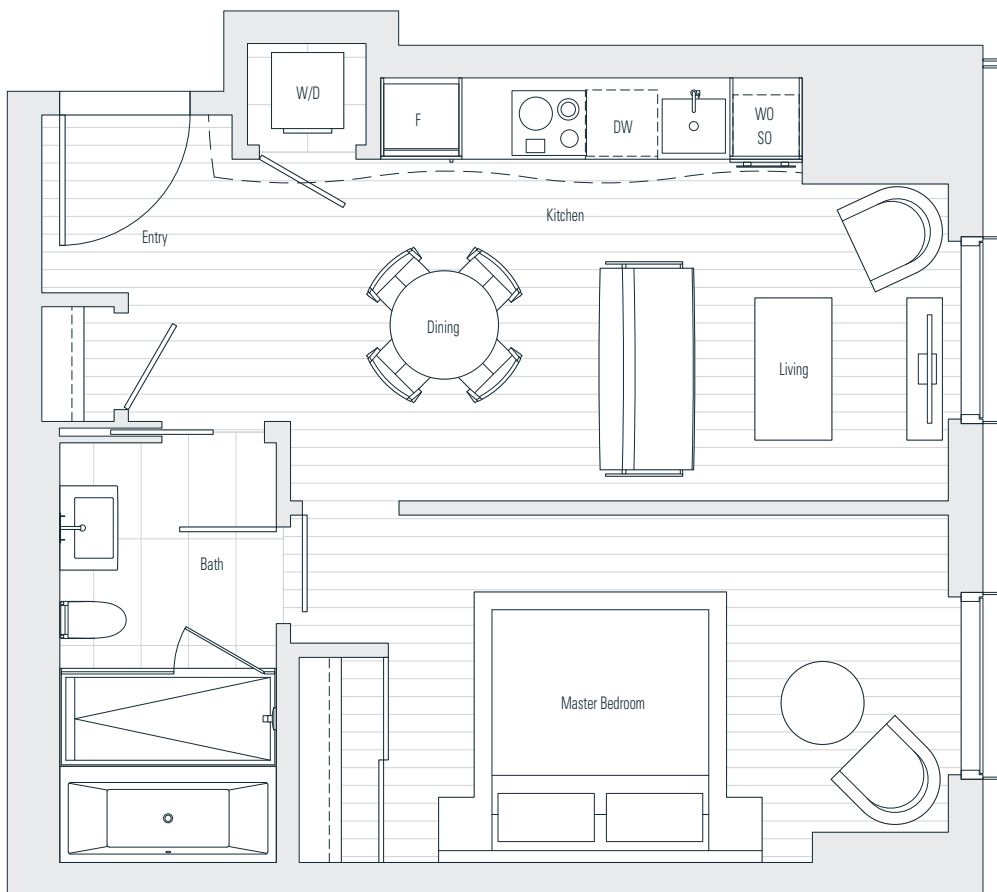

Alberni

by
Kengo
Kuma

隈
研
吾

505

1 Bedroom
629 sf

← N Floor 5