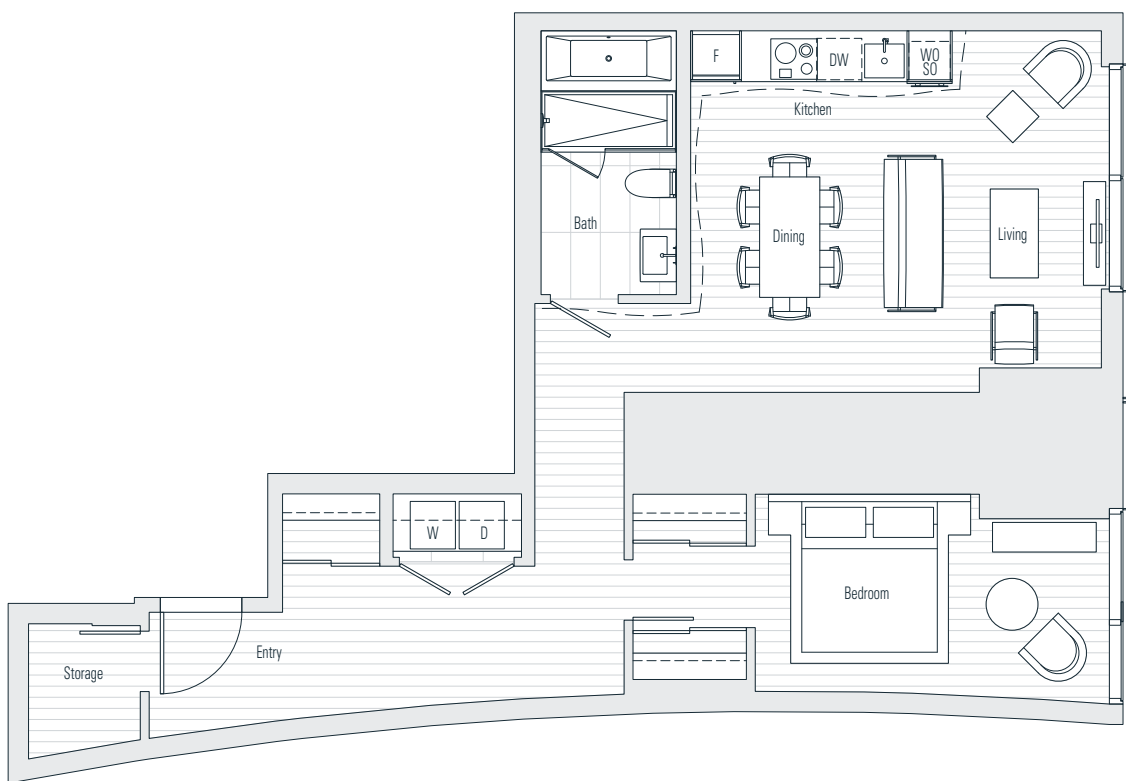

Alberni

by
Kengo
Kuma

隈
研
吾

501

1 Bedroom
1,042 sf

← N Floor 5