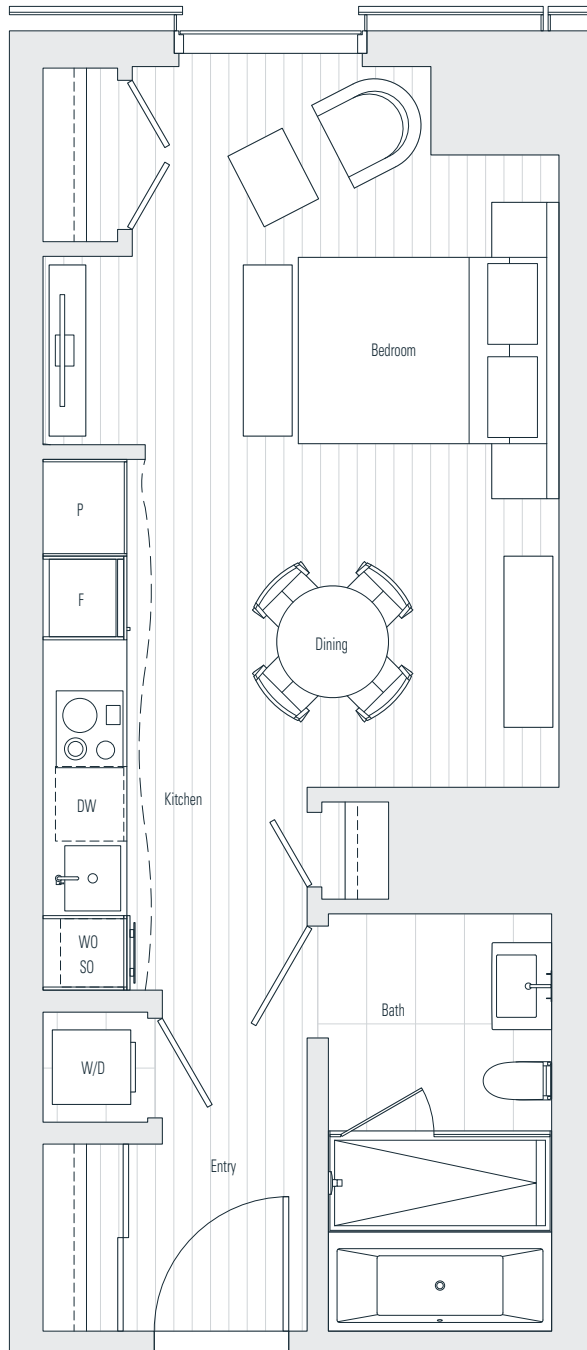

Alberni

by
Kengo
Kuma

隈
研
吾

404

Studio
522 sf

← N Floor 4