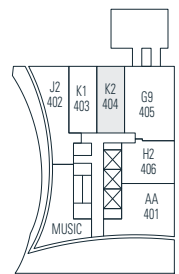

Alberni

by
Kengo
Kuma

隈
研
吾

404

Studio
522 sf

← N Floor 4