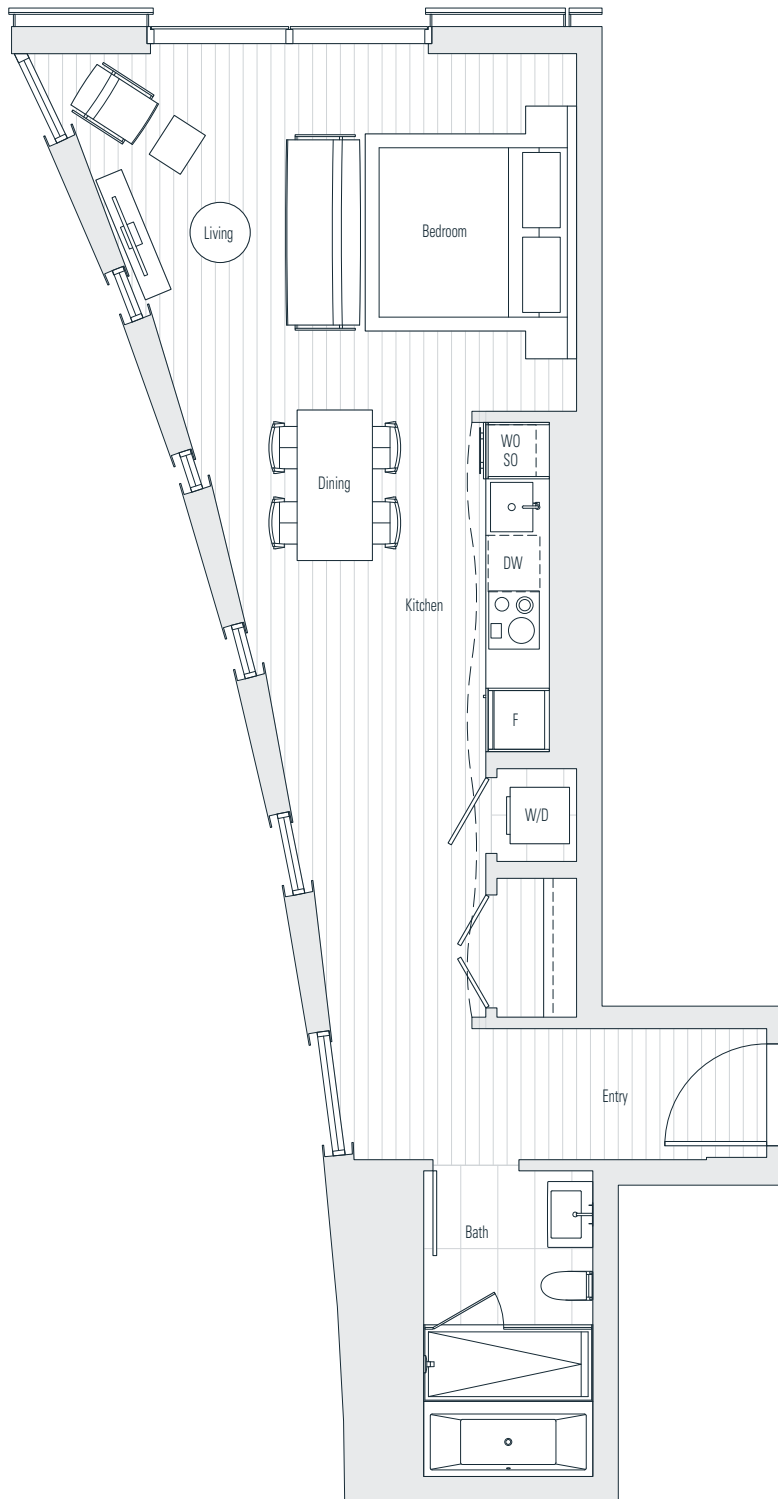

Alberni

by
Kengo
Kuma

隈
研
吾

402

Studio
723 sf

← N Floor 4

Dimensions, sizes, specifications, layouts and materials are approximate only and subject to change without notice.
Interior square footage is combined with balcony square footage and included in total advertised square footage of the homes.
Japanese garden sizes / configurations and façade panel locations are approximate and vary depending on the home.
Not all homes have Japanese Gardens or soaking tubs. Please ask sales representative for details. E. & O. E.