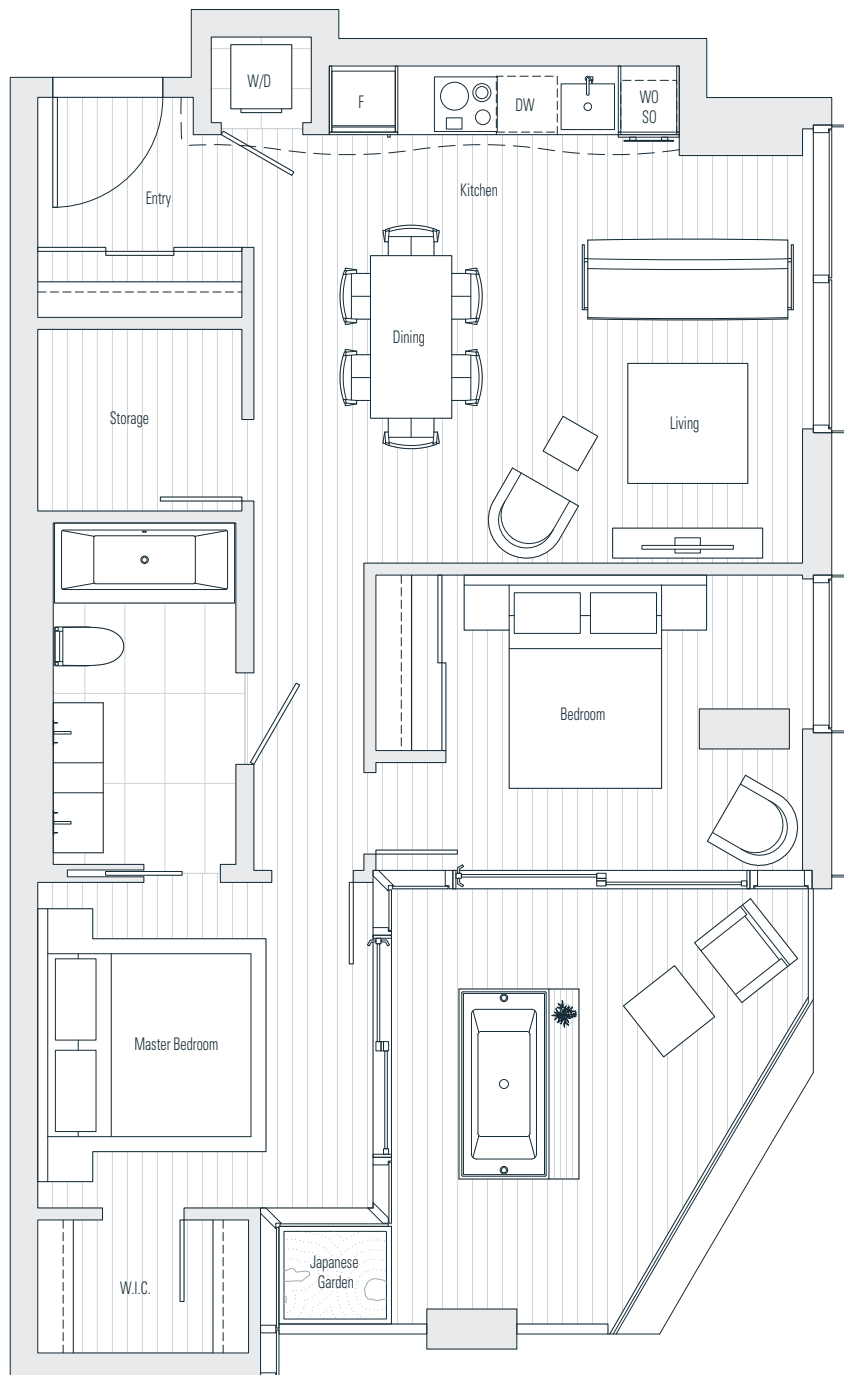

Alberni

by
Kengo
Kuma

隈
研
吾

2604

2 Bedroom
1,131 sf

← N Floor 26

Dimensions, sizes, specifications, layouts and materials are approximate only and subject to change without notice. Interior square footage is combined with balcony square footage and included in total advertised square footage of the homes. Japanese garden sizes / configurations and façade panel locations are approximate and vary depending on the home. Not all homes have Japanese Gardens or soaking tubs. Please ask sales representative for details. E. & O. E.