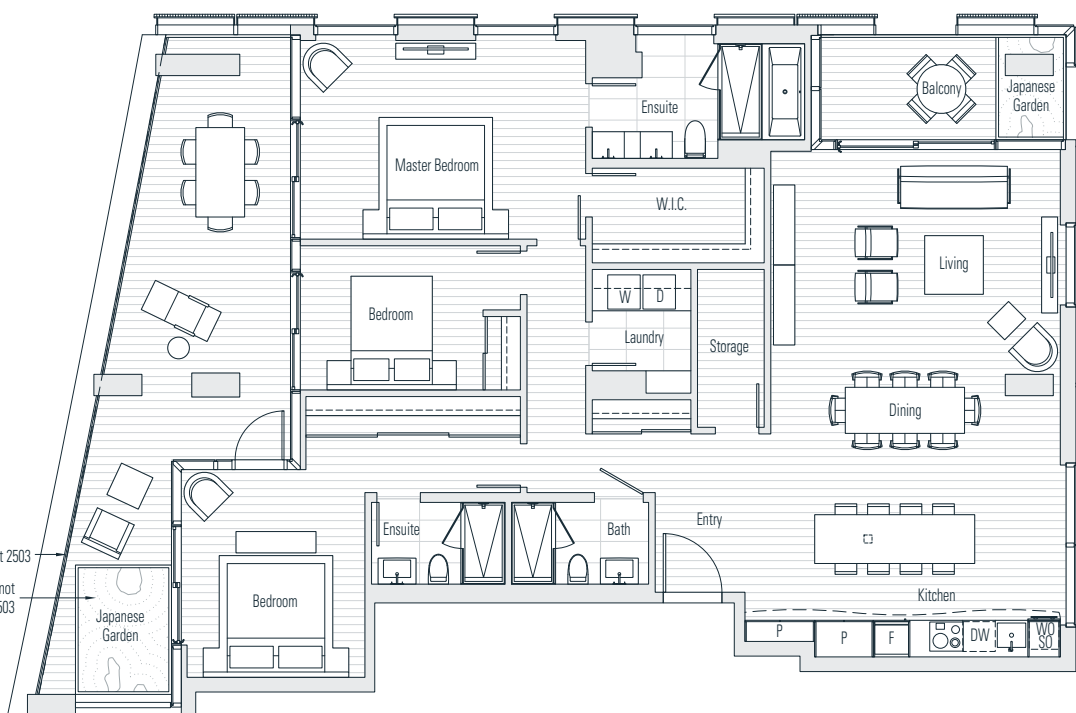

Alberni

by
Kengo
Kuma

隈
研
吾

2503

3 Bedroom
2,234 sf

← N Floor 25

Extent Of Balcony For Unit 2503
Japanese Garden not
included for Unit 2503

Dimensions, sizes, specifications, layouts and materials are approximate only and subject to change without notice. Interior square footage is combined with balcony square footage and included in total advertised square footage of the homes. Japanese garden sizes / configurations and façade panel locations are approximate and vary depending on the home. Not all homes have Japanese Gardens or soaking tubs. Please ask sales representative for details. E. & O. E.