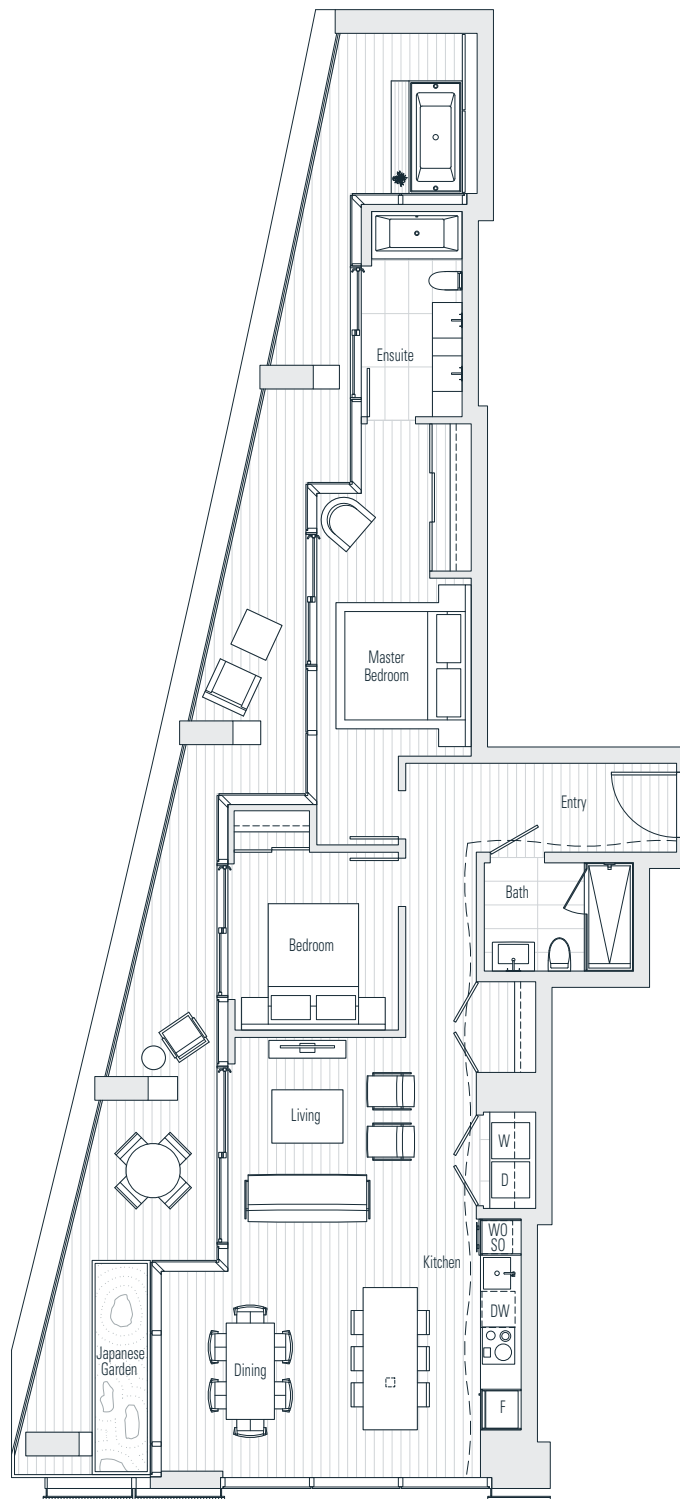

Alberni

by
Kengo
Kuma

隈
研
吾

2502

2 Bedroom
1,645 sf

← N Floor 25

Dimensions, sizes, specifications, layouts and materials are approximate only and subject to change without notice. Interior square footage is combined with balcony square footage and included in total advertised square footage of the homes. Japanese garden sizes / configurations and façade panel locations are approximate and vary depending on the home. Not all homes have Japanese Gardens or soaking tubs. Please ask sales representative for details. E. & O. E.