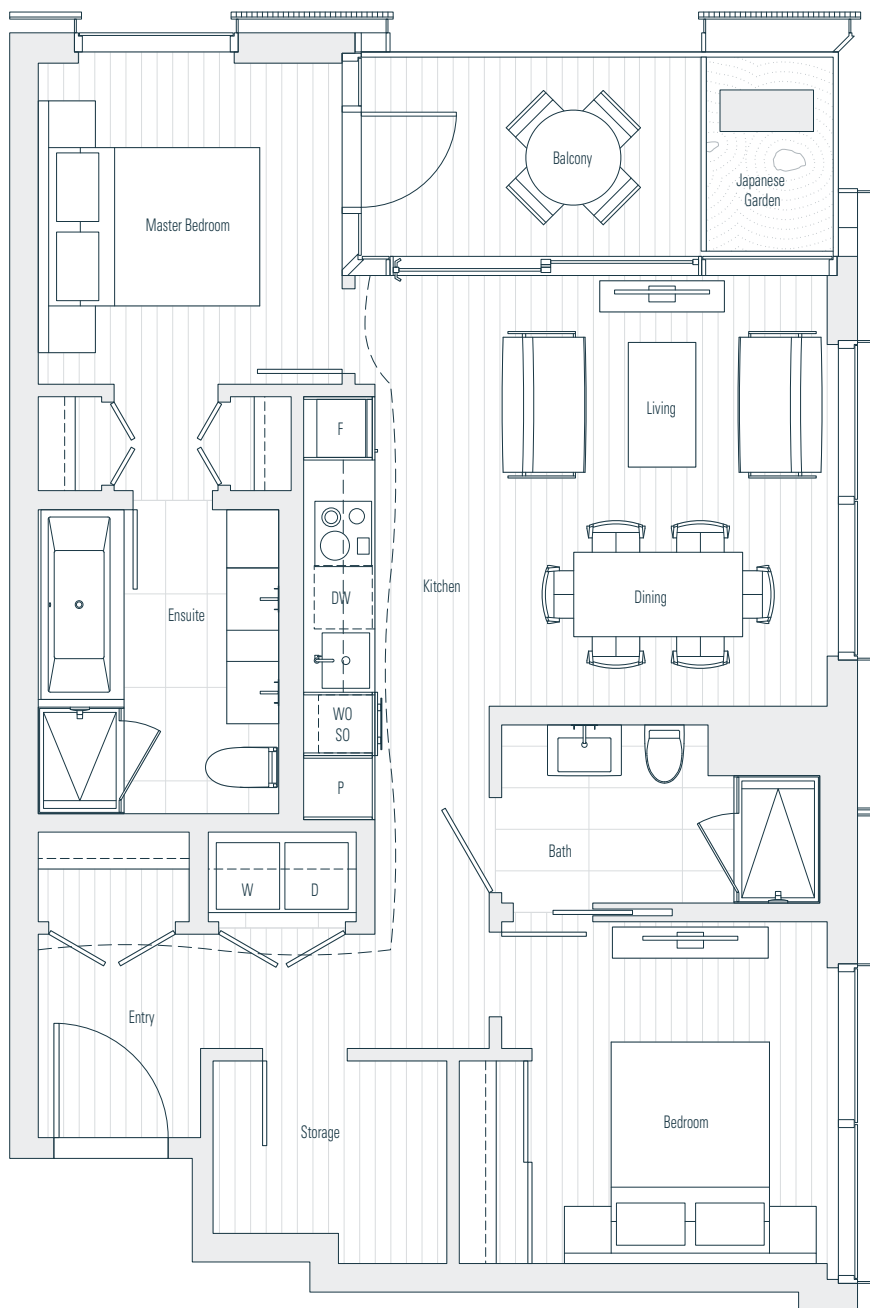

## 2204

2 Bedroom  
998 sf

← N Floor 22

Dimensions, sizes, specifications, layouts and materials are approximate only and subject to change without notice.  
Interior square footage is combined with balcony square footage and included in total advertised square footage of the homes.  
Japanese garden sizes / configurations and façade panel locations are approximate and vary depending on the home.  
Not all homes have Japanese Gardens or soaking tubs. Please ask sales representative for details. E. & O. E.