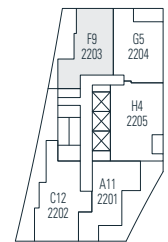

Alberni

by
Kengo
Kuma

隈
研
吾

2203

2 Bedroom
1,117 sf

← N Floor 22