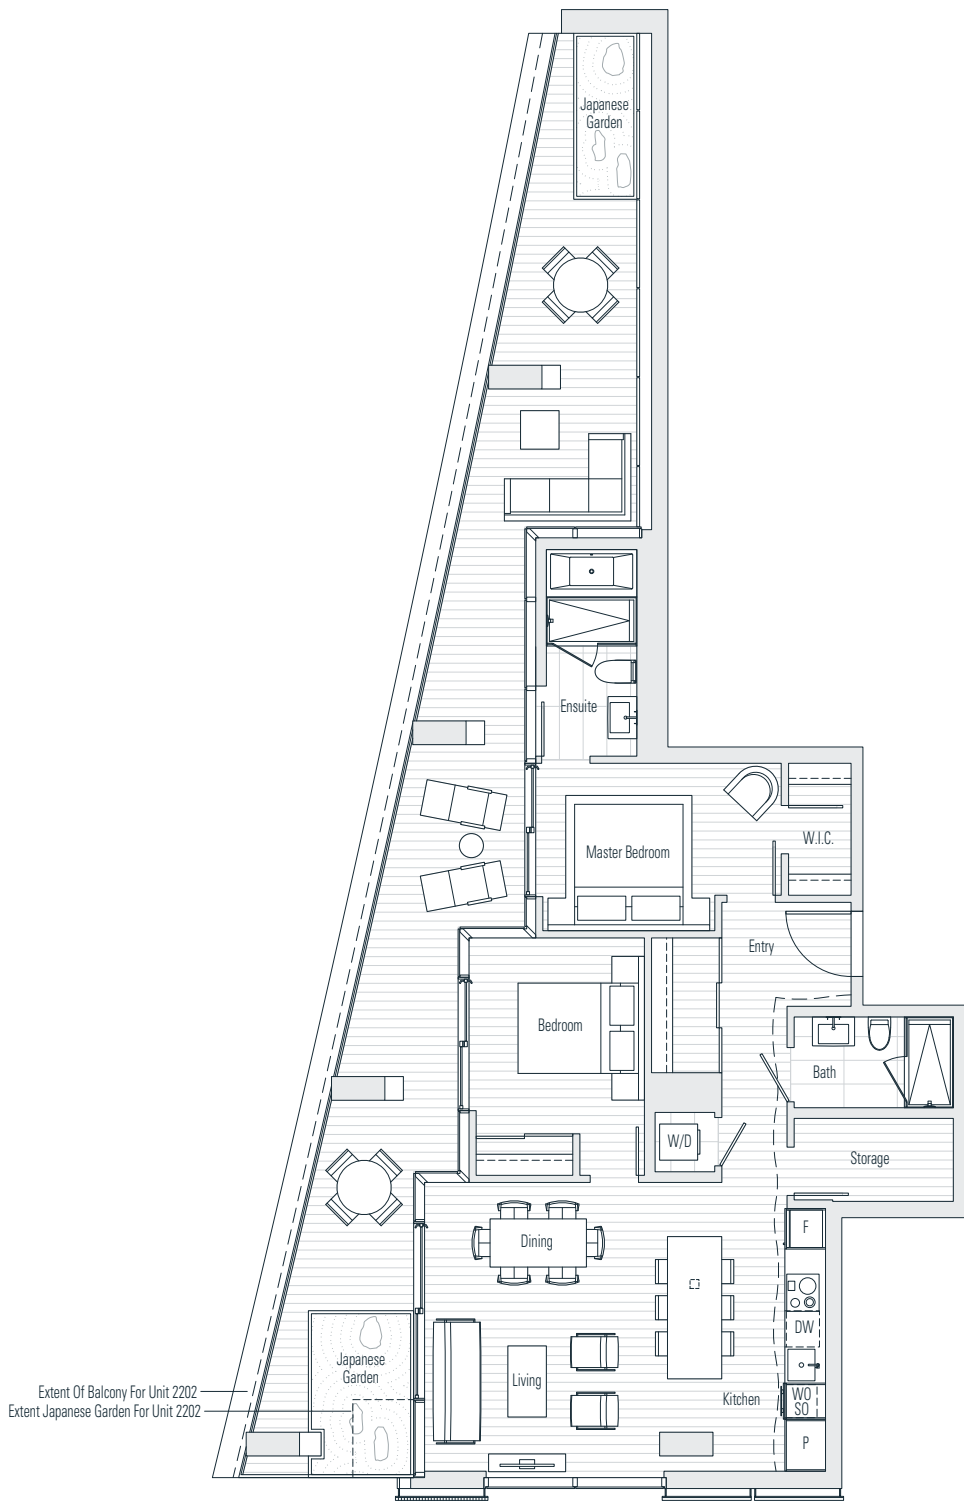

Alberni

by
Kengo
Kuma

隈
研
吾

2202

2 Bedroom
1,626 sf

← N Floor 22

Dimensions, sizes, specifications, layouts and materials are approximate only and subject to change without notice. Interior square footage is combined with balcony square footage and included in total advertised square footage of the homes. Japanese garden sizes / configurations and façade panel locations are approximate and vary depending on the home. Not all homes have Japanese Gardens or soaking tubs. Please ask sales representative for details. E. & O. E.