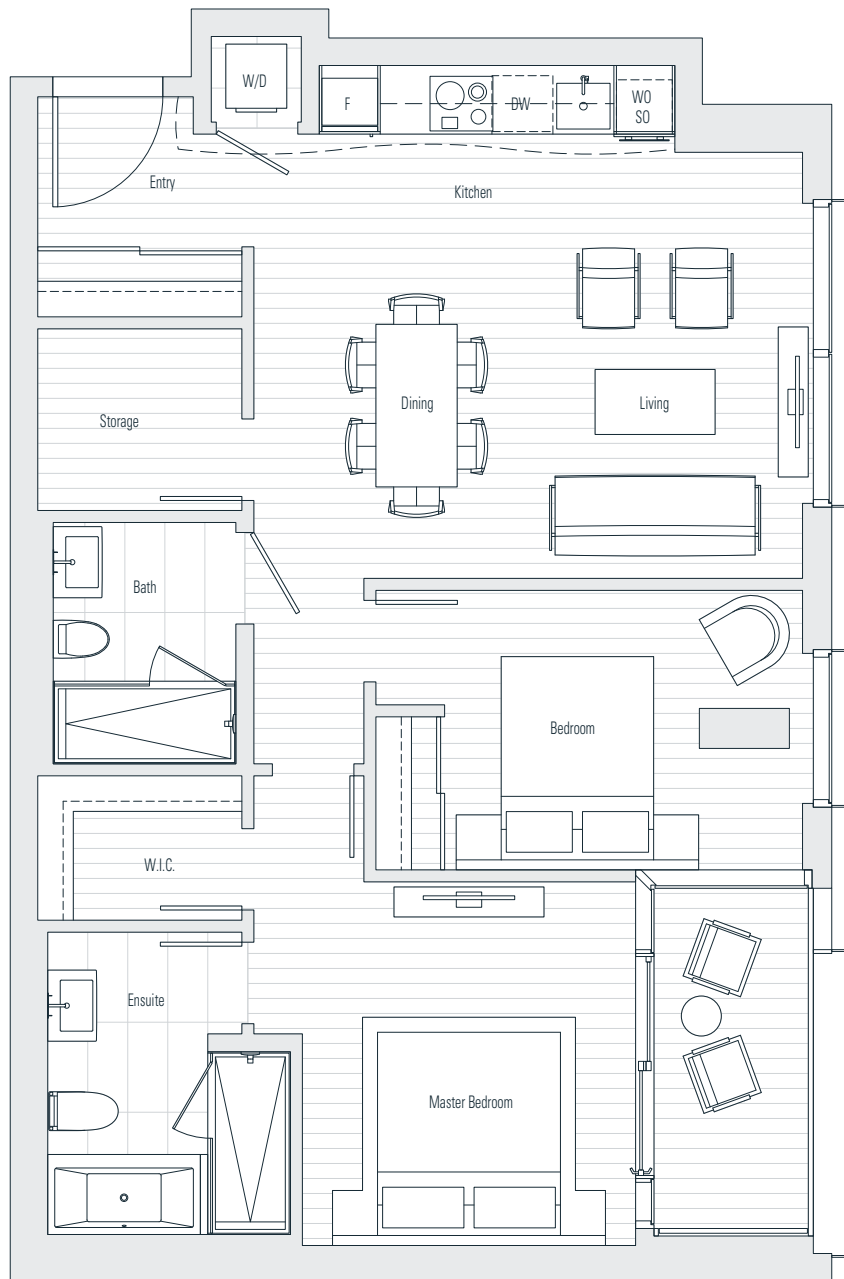

Alberni

by
Kengo
Kuma

隈
研
吾

2005

2 Bedroom
1,142 sf

← N Floor 20

Dimensions, sizes, specifications, layouts and materials are approximate only and subject to change without notice. Interior square footage is combined with balcony square footage and included in total advertised square footage of the homes. Japanese garden sizes / configurations and façade panel locations are approximate and vary depending on the home. Not all homes have Japanese Gardens or soaking tubs. Please ask sales representative for details. E. & O. E.