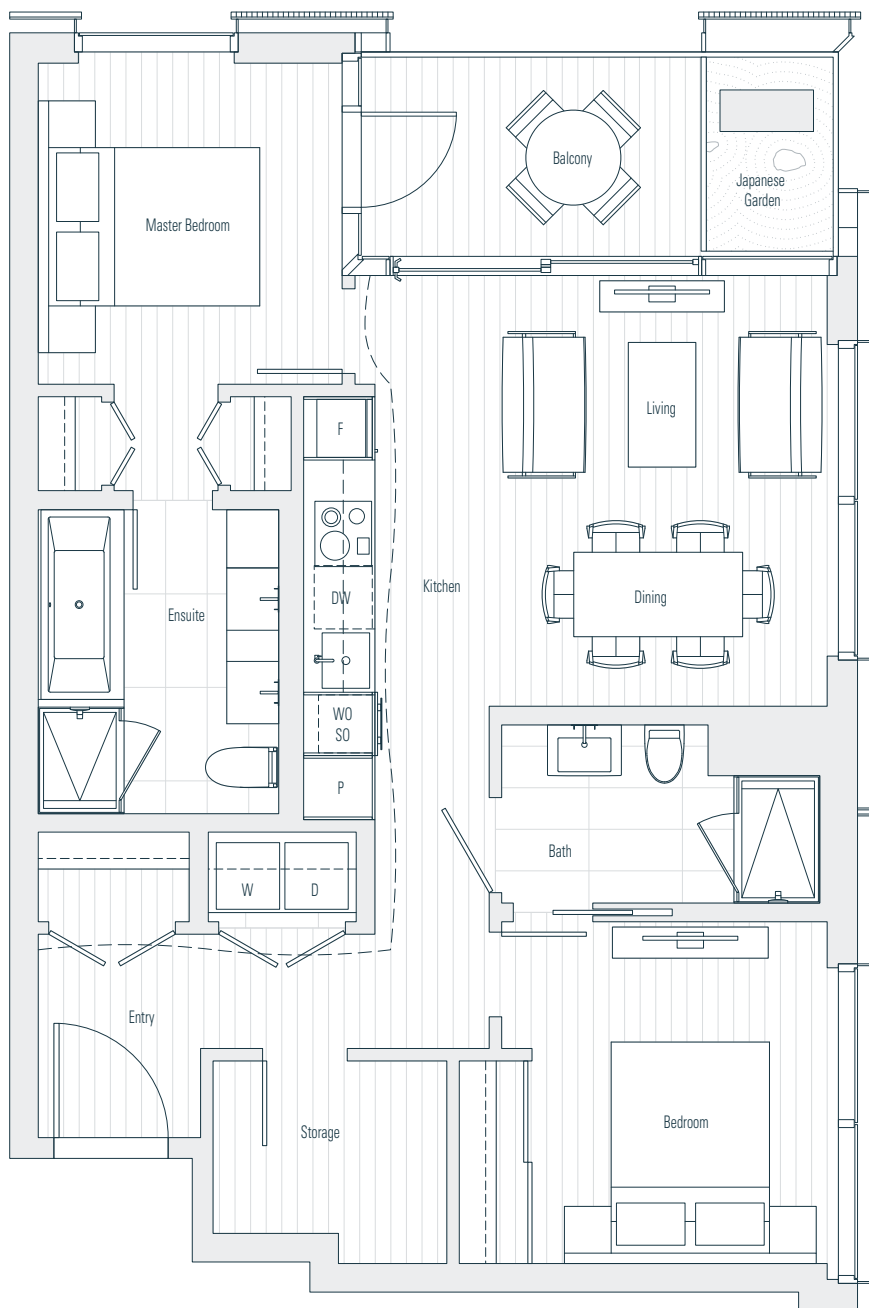

Alberni

by
Kengo
Kuma

隈
研
吾

2004

2 Bedroom
998 sf

← N Floor 20

Dimensions, sizes, specifications, layouts and materials are approximate only and subject to change without notice. Interior square footage is combined with balcony square footage and included in total advertised square footage of the homes. Japanese garden sizes / configurations and façade panel locations are approximate and vary depending on the home. Not all homes have Japanese Gardens or soaking tubs. Please ask sales representative for details. E. & O. E.