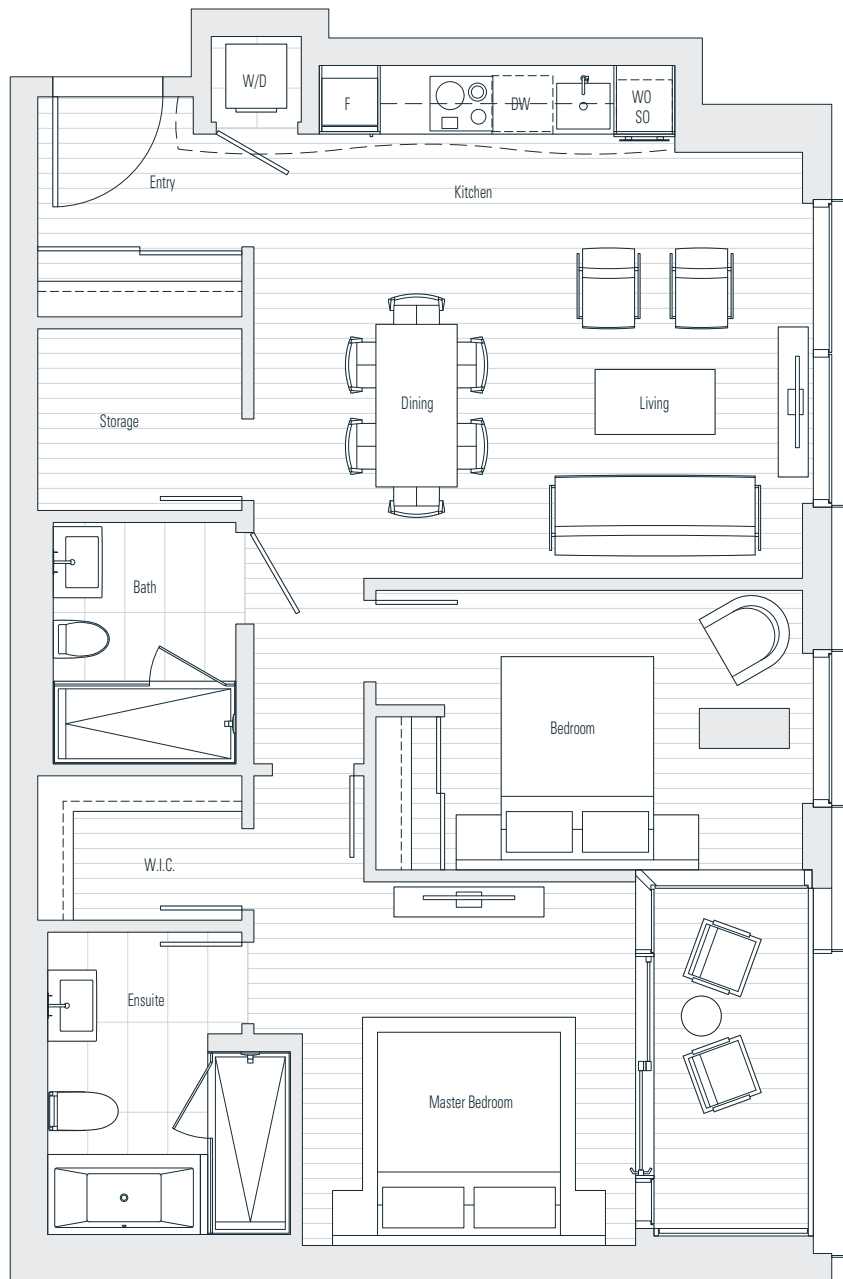

Alberni

by
Kengo
Kuma

隈
研
吾

1605

2 Bedroom
1,131 sf

← N Floor 16

Dimensions, sizes, specifications, layouts and materials are approximate only and subject to change without notice. Interior square footage is combined with balcony square footage and included in total advertised square footage of the homes. Japanese garden sizes / configurations and façade panel locations are approximate and vary depending on the home. Not all homes have Japanese Gardens or soaking tubs. Please ask sales representative for details. E. & O. E.