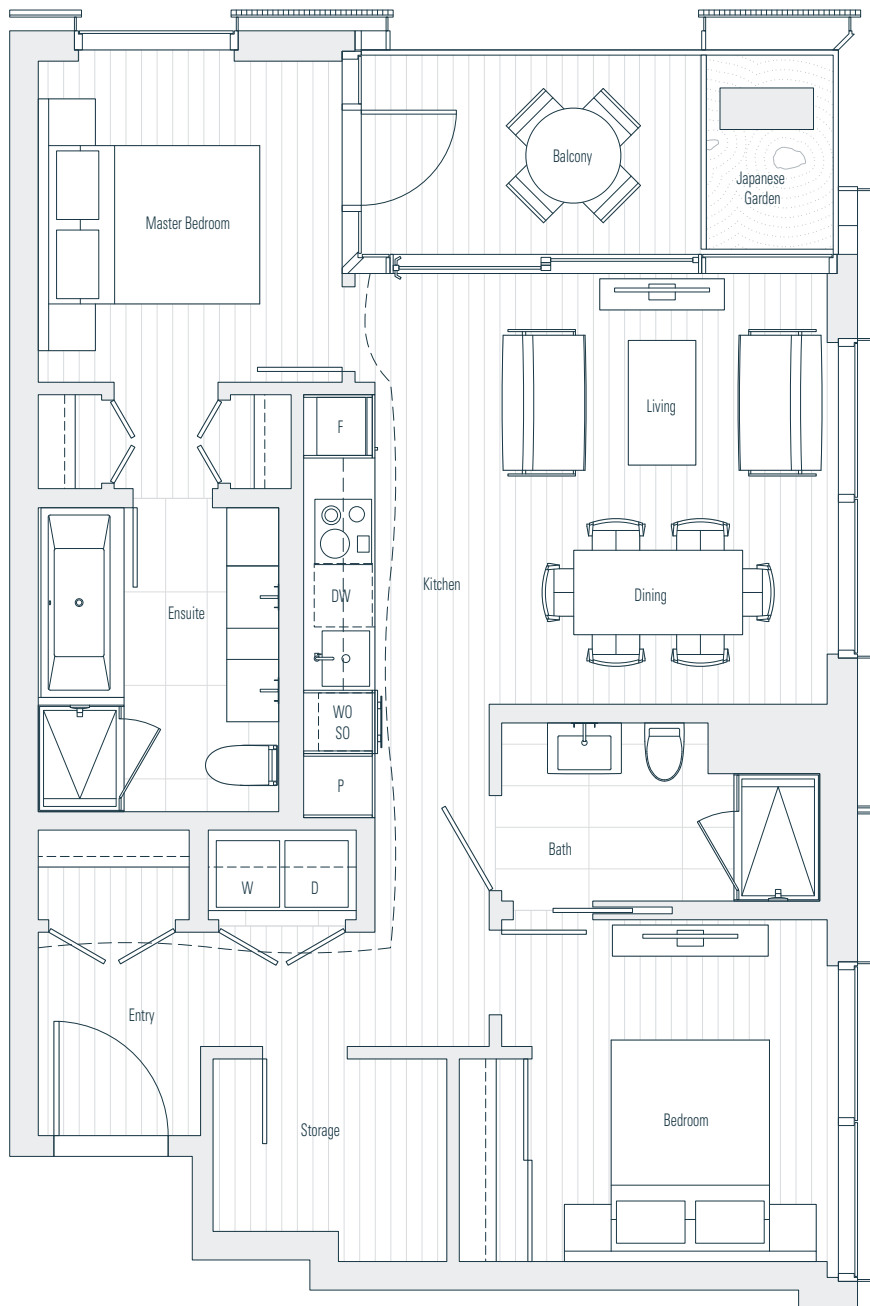

Alberni

by
Kengo
Kuma

隈
研
吾

1604

2 Bedroom
998 sf

← N Floor 16

Dimensions, sizes, specifications, layouts and materials are approximate only and subject to change without notice.
Interior square footage is combined with balcony square footage and included in total advertised square footage of the homes.
Japanese garden sizes / configurations and façade panel locations are approximate and vary depending on the home.
Not all homes have Japanese Gardens or soaking tubs. Please ask sales representative for details. E. & O. E.