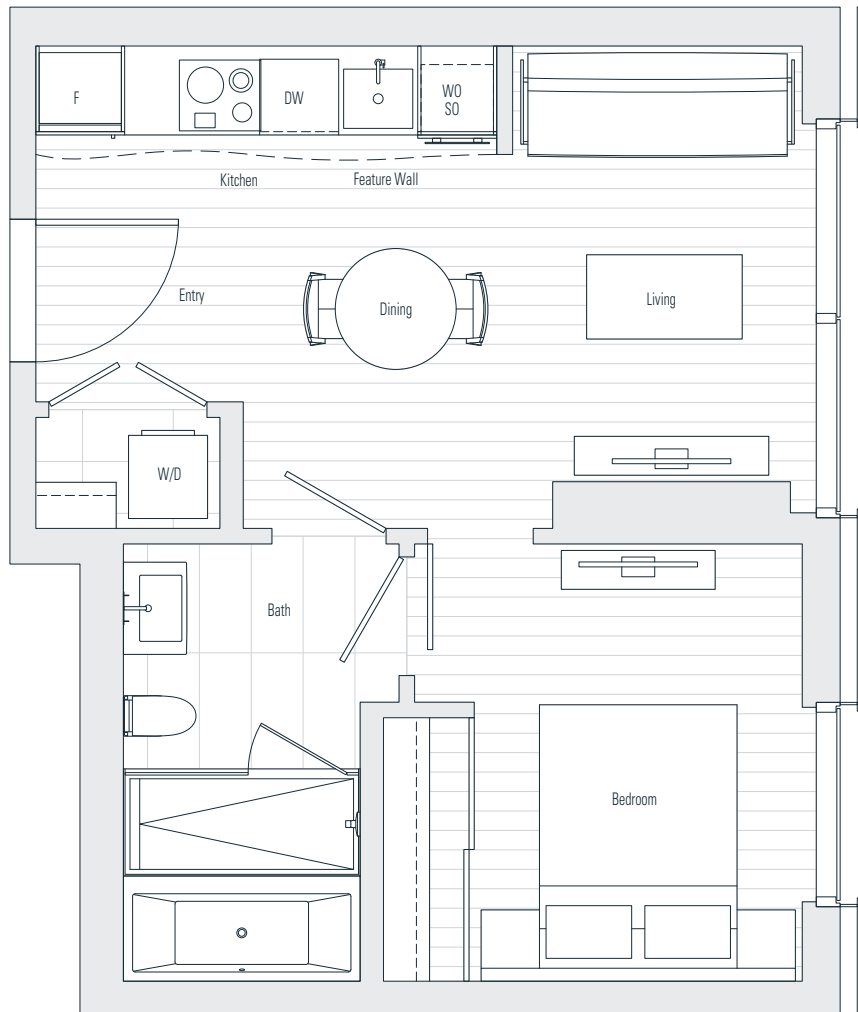

Alberni

by
Kengo
Kuma

隈
研
吾

1405

1 Bedroom
489 sf

← N Floor 14