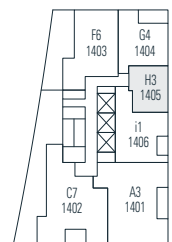

Alberni

by
Kengo
Kuma

隈
研
吾

1405

1 Bedroom
489 sf

← N Floor 14