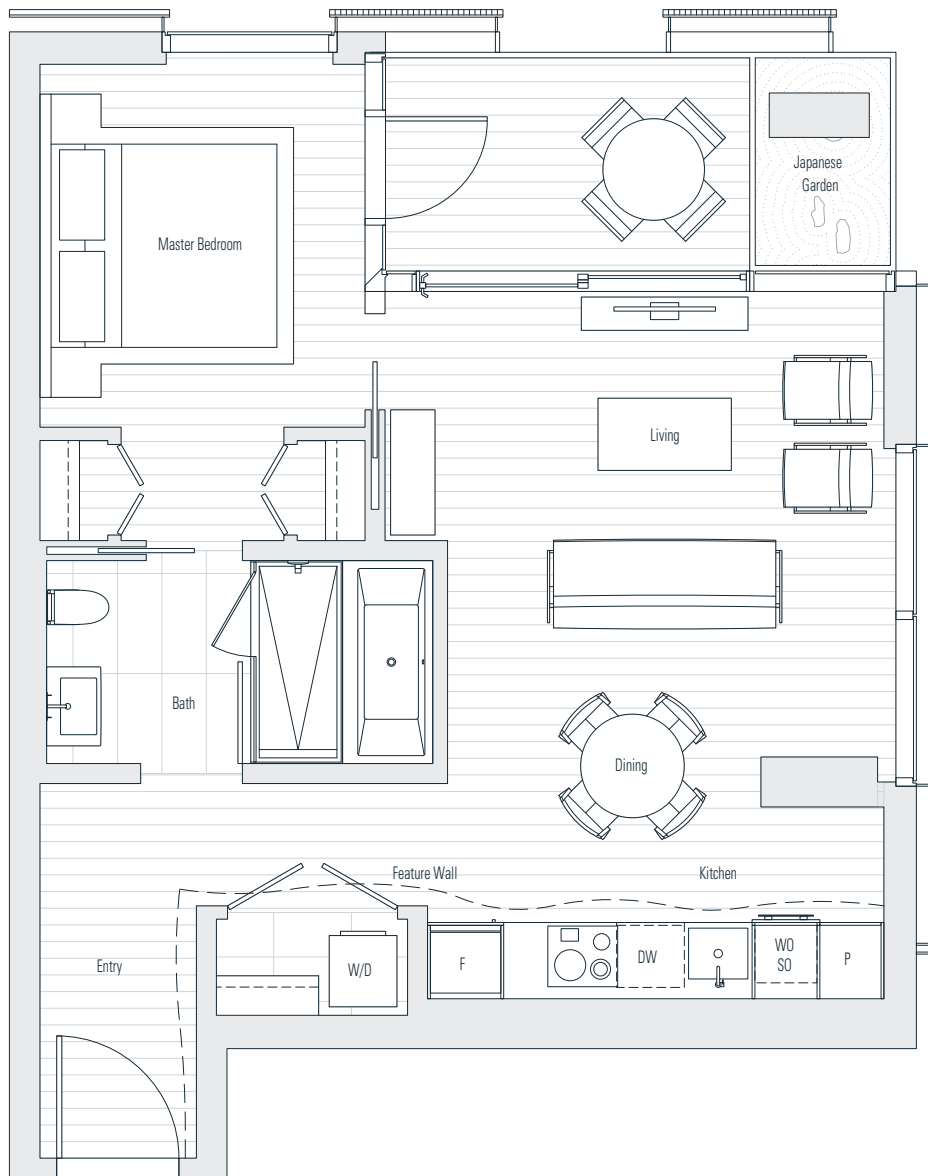

Alberni

by
Kengo
Kuma

隈
研
吾

1404

1 Bedroom
788 sf

← N Floor 14

Dimensions, sizes, specifications, layouts and materials are approximate only and subject to change without notice. Interior square footage is combined with balcony square footage and included in total advertised square footage of the homes. Japanese garden sizes / configurations and façade panel locations are approximate and vary depending on the home. Not all homes have Japanese Gardens or soaking tubs. Please ask sales representative for details. E. & O. E.