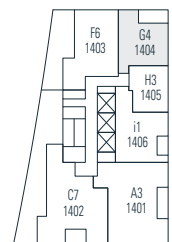

Alberni

by
Kengo
Kuma

隈
研
吾

1404

1 Bedroom
788 sf

← N Floor 14

Dimensions, sizes, specifications, layouts and materials are approximate only and subject to change without notice. Interior square footage is combined with balcony square footage and included in total advertised square footage of the homes. Japanese garden sizes / configurations and façade panel locations are approximate and vary depending on the home. Not all homes have Japanese Gardens or soaking tubs. Please ask sales representative for details. E. & O. E.